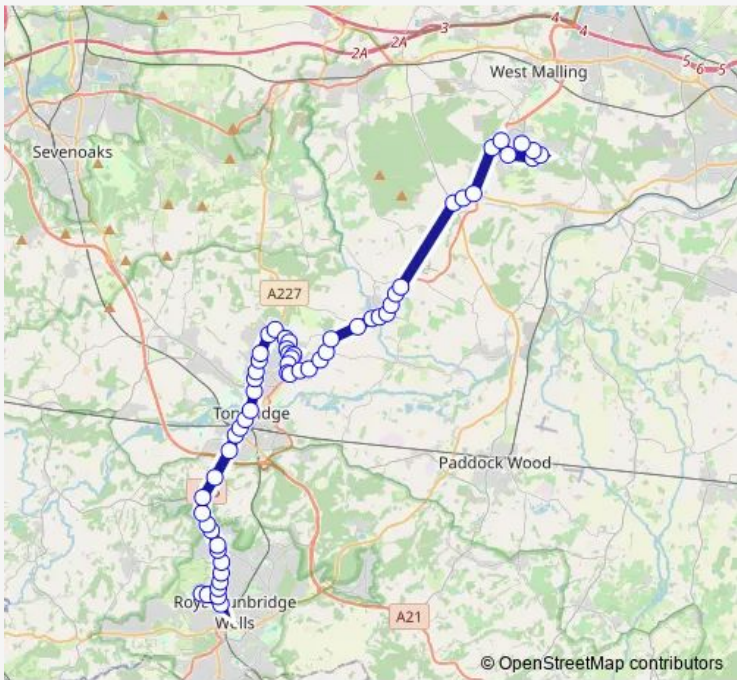

Bus 775 Hadlow - Tonbridge - Bennett Memorial School

[Go to website](#)

**Direction**  
 Bennett Memorial School Grounds — Asda  
 58 stops  
[Open route schedule](#)

- Bennett Memorial School Grounds
- Culverden Park
- Woodbury Park Road
- Culverden Down
- Beltring Road
- East Cliff Road
- TA Centre
- Southfields Park
- Library
- Hythe Close
- Sheffield Road
- The Fountain
- Birchwood Avenue
- Bidborough Corner
- Hangmans Hill
- Baltic Road
- Springwell Road
- Quarry Hill Parade
- High Street
- Castle
- Tonbridge School

Route schedule  
 Bennett Memorial School Grounds — Asda

Monday	15:45
Tuesday	15:45
Wednesday	15:45
Thursday	15:45
Friday	15:45
Saturday	—
Sunday	—

Route info  
 Direction: Bennett Memorial School Grounds  
 Stops: 58  
 Trip Duration: 1 hour 19 min

45 stops

[Open route schedule](#)

Hadlow Square

The Maltings

College

Ashes Lane

Brown Jug Corner

Three Elm Lane

## Route info

Direction: Hadlow Square

Stops: 45

Trip Duration: 1 hour 5 min

Castle

High Street

Quarry Hill Parade

Springwell Road