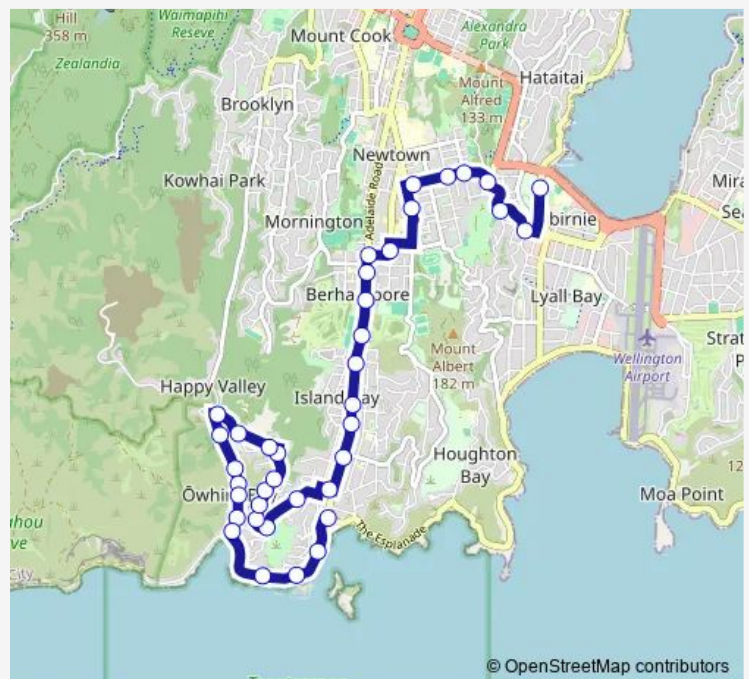

Adelaide Road (near 543)

Adelaide Road at Wakefield Park (opposite)

The Parade (near 21)

The Parade (near 103)

Island Bay Shops - The Parade

The Parade (near 225)

Humber Street at The Parade (school stop)

Severn Street (near 55) (school stop)

Severn Street (near 121) (school stop)

**Route schedule**

St Patrick's College - Evans Bay Parade — Island Bay - Reef Street opposite Shorland Park

Monday	15:30
Tuesday	15:30
Wednesday	15:30
Thursday	15:30
Friday	15:30
Saturday	—
Sunday	—

**Route info**

Direction: St Patrick's College - Evans Bay Parade

Stops: 38

Trip Duration: 0 hour 36 min

775 — St Patrick's & St Catherine's Colleges - Newtown - Berhampore - Island Bay - Owhiro Bay **BusMaps**

Murchison Street at Happy Valley Park

Happy Valley Road (opposite 165) (school stop)

Happy Valley Road near Owhiro Bay School (school stop)

Happy Valley Road (near 88) (school stop)

Happy Valley Road (near 70) (school stop)