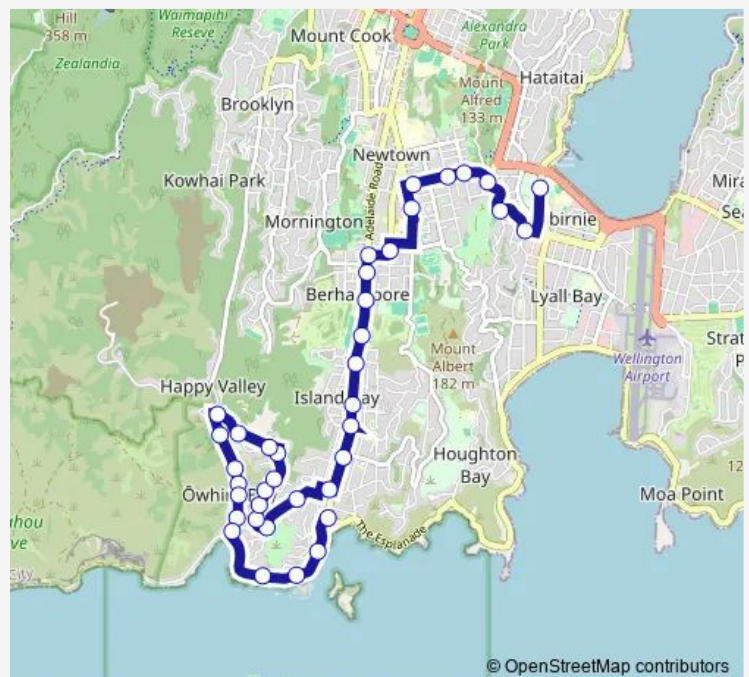

Rintoul Street (near 191)

Luxford St at Berhampore Shops (opposite)

Adelaide Road (near 493)

Adelaide Road (near 543)

Adelaide Road at Wakefield Park (opposite)

The Parade (near 21)

The Parade (near 103)

Island Bay Shops - The Parade

The Parade (near 225)

Humber Street at The Parade (school stop)

Severn Street (near 55) (school stop)

Severn Street (near 121) (school stop)

### Route schedule

St Patrick's College - Evans Bay Parade — Island Bay - Reef Street opposite Shorland Park

Monday	15:30
Tuesday	15:30
Wednesday	15:30
Thursday	15:30
Friday	15:30
Saturday	—
Sunday	—

### Route info

Direction: St Patrick's College - Evans Bay Parade

Stops: 38

Trip Duration: 0 hour 36 min

775 — St Patrick's & St Catherine's Colleges - Newtown - Berhampore - Island Bay - Owhiro Bay **BusMaps**