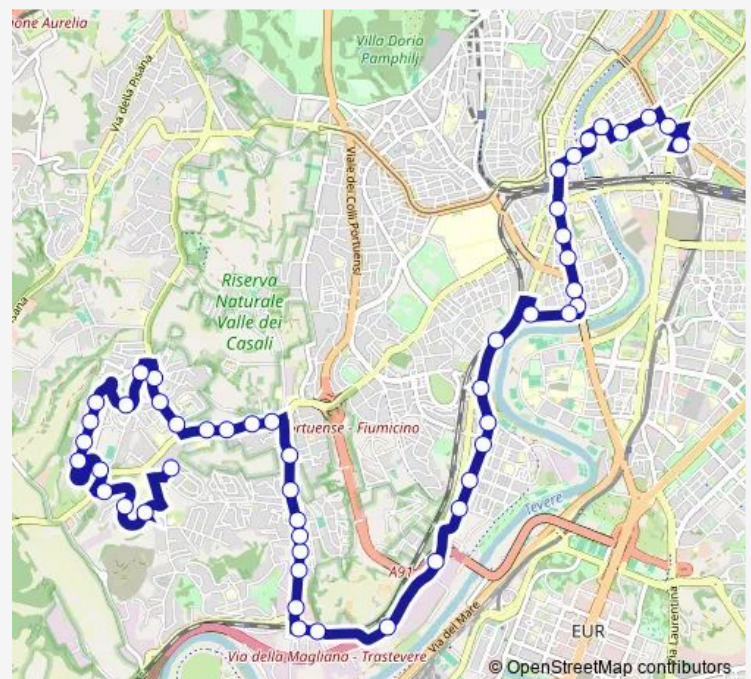

Thursday 05:53-21:00

Friday 05:53-21:00

Saturday 05:52-21:00

Sunday 05:53-21:00

Route info

Direction: PLE Ostiense-Piramide (MB-RI)

Stops: 50

Trip Duration: 0 hour 52 min

775

BusMaps

Magliana/Imbrecciato

Magliana/Idrovore Magliana

Magliana/Avenza

Magliana/Trullo

Trullo/Tempio Dia

Trullo/VAL D'Elsa

Wednesday 05:47-21:00

Thursday 05:47-21:00

Friday 05:47-21:00

Saturday 05:46-21:00

Sunday 05:50-21:00

Route info

Direction: Nazzani

Stops: 52

Trip Duration: 1 hour 11 min

Trullo/VAL D'Elsa

Trullo/Tempio Dia

Trullo/Magliana

Magliana/Avenza

Magliana/Idrovore Magliana

Magliana/Asciano

Magliana/Imbrecciato