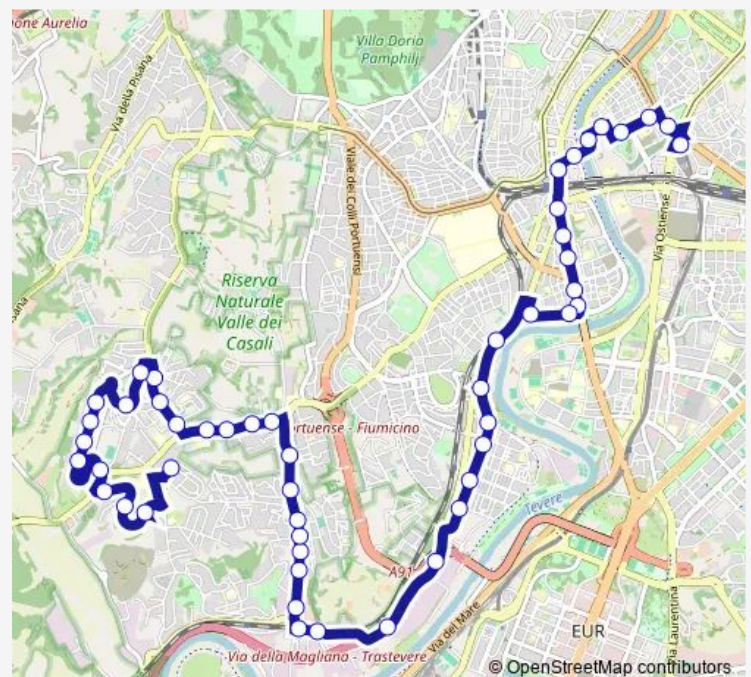

Thursday 05:53-21:00

Friday 05:53-21:00

Saturday 05:52-21:00

Sunday 05:53-21:00

Route info

Direction: PLE Ostiense-Piramide (MB-RI)

Stops: 50

Trip Duration: 0 hour 49 min

775

BusMaps

Magliana/Imbrecciato

Magliana/Idrovore Magliana

Magliana/Avenza

Magliana/Trullo

TRULLO/TEMPIO DIA

Trullo/VAL D'Elsa

Wednesday 05:47-21:00

Thursday 05:47-21:00

Friday 05:47-21:00

Saturday 05:46-21:00

Sunday 05:50-21:00

Route info

Direction: Nazzani

Stops: 52

Trip Duration: 0 hour 51 min

Trullo/VAL D'Elsa

Trullo/Tempio Dia

Trullo/Magliana

Magliana/Avenza

Magliana/Idrovore Magliana

Magliana/Asciano

Magliana/Imbrecciato