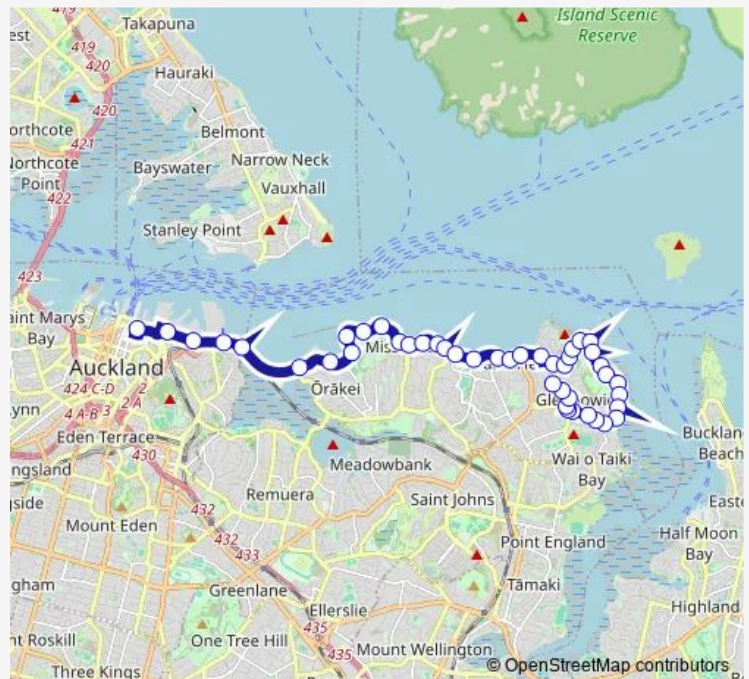

Stop B St Heliers

### Route schedule

Britomart Commerce Street — Maskell Street

Monday 15:00-19:00

Tuesday 15:00-19:00

Wednesday 15:00-19:00

Thursday 15:00-19:00

Friday 15:00-19:00

Saturday —

### Route info

Direction: Britomart Commerce Street

Stops: 44

Trip Duration: 0 hour 33 min

775

Rarangi Road

22 Bay Road

Bay Road

Rochdale Avenue/Colchester Avenue

Rochdale Avenue/Whitehaven Road

Chesterfield Avenue/Kesteven Avenue

Maskell Street

**Direction**

Tamaki Drive/Long Drive — Britomart Commerce Street

48 stops

[Open route schedule](#)