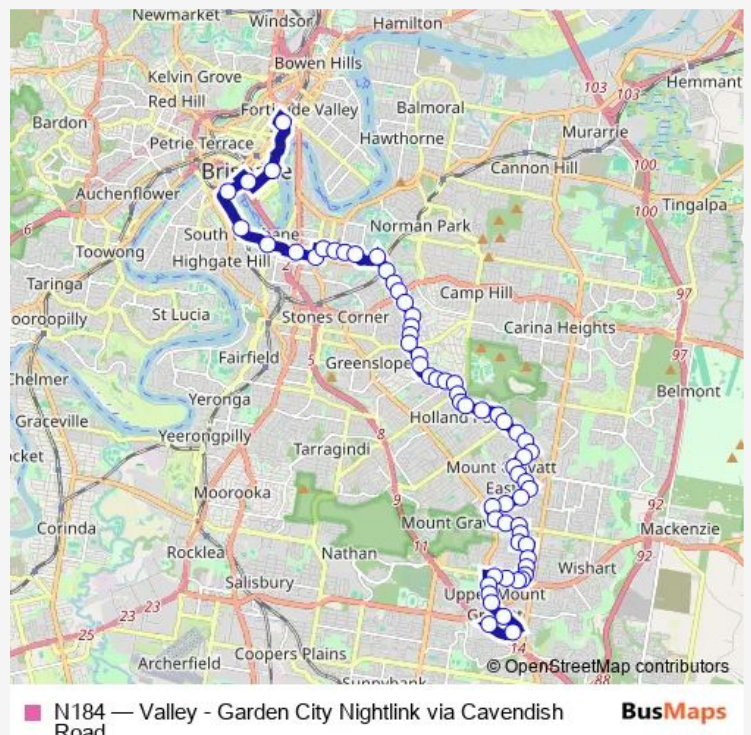

Cavendish Rd at Coorparoo College, stop 19

Cavendish Rd at Yarrabin Street, stop 20

Cavendish Rd at Wakefield Street, stop 21/25

Cavendish Rd at Coorparoo Shops, stop 26s

Cavendish Rd at Shire Street, stop 27/28

Cavendish Rd at York Street, stop 29

Cavendish Rd at Emlyn Street, stop 30/31

Cavendish Rd at Mt Carmel School, stop 32

Cavendish Rd at St Stephens, stop 33

**Route schedule**

Wickham Street Stop 225 near Little St — Garden City Shopping Centre station

Monday —

Tuesday —

Wednesday —

Thursday —

Friday —

Saturday 01:18-05:18

Sunday 01:18-05:18

**Route info**

Direction: Wickham Street Stop 225 near Little St

Stops: 63

Trip Duration: 0 hour 44 min

Cavendish Rd at Goring Street, stop 34

Cavendish Rd at Loreto College, stop 35

Cavendish Rd at Arlington Street, stop 37