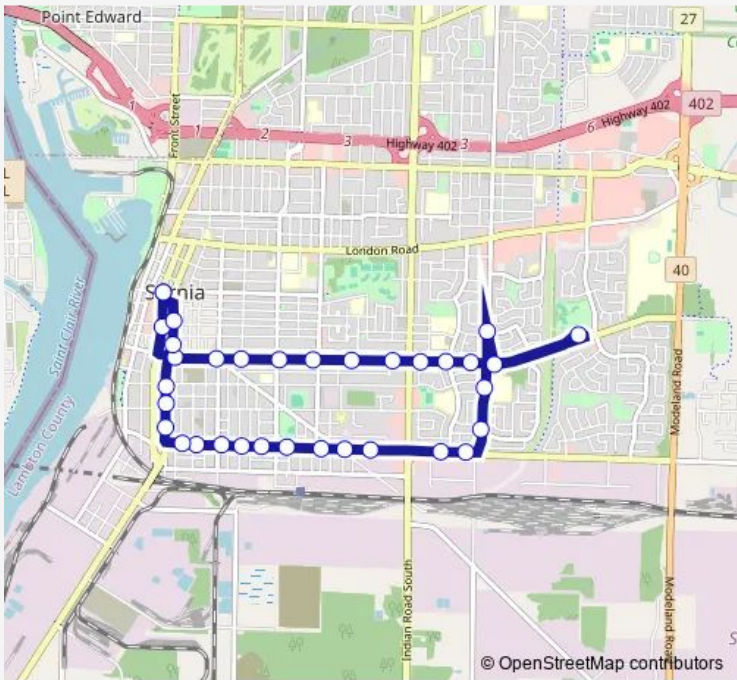

Bus 3 Wellington

[Go to website](#)

Direction
 Bayside Terminal — Bayside Terminal
 34 stops
[Open route schedule](#)

- Bayside Terminal
- DJ Robb Funeral Home
- Brock Street
- Mitton Street
- Mackenzie Street South
- Russell Street
- East Street
- Walnut Avenue
- Indian Road
- Lorne Crescent
- Lansdowne Avenue
- Vimy Crescent
- Murphy Road
- Cardiff Drive
- Clearwater Terminal
- Leckie
- Cardiff South
- Confederation Plaza
- Salvation Army
- Wawanosh Enterprises
- Auto House

Route schedule
 Bayside Terminal — Bayside Terminal

Monday	07:40-16:30
Tuesday	—
Wednesday	—
Thursday	—
Friday	—
Saturday	—
Sunday	—

Route info
 Direction: Bayside Terminal
 Stops: 34
 Trip Duration: 0 hour 50 min

Sutton Street

Martin Street

Conrad Street

Savoy Street

Mitton Street

Emma Street

John Street

Mary Street

Brock and Devine

Talfourd Street

Sarnia Arena

Cromwell Street

Bayside Terminal

3 Wellington Bus time schedules and route maps are available in an offline PDF at busmaps.com. Use the busmaps.com website to see live bus times, train schedule or subway schedule, and step-by-step directions for all public transit in Port Huron