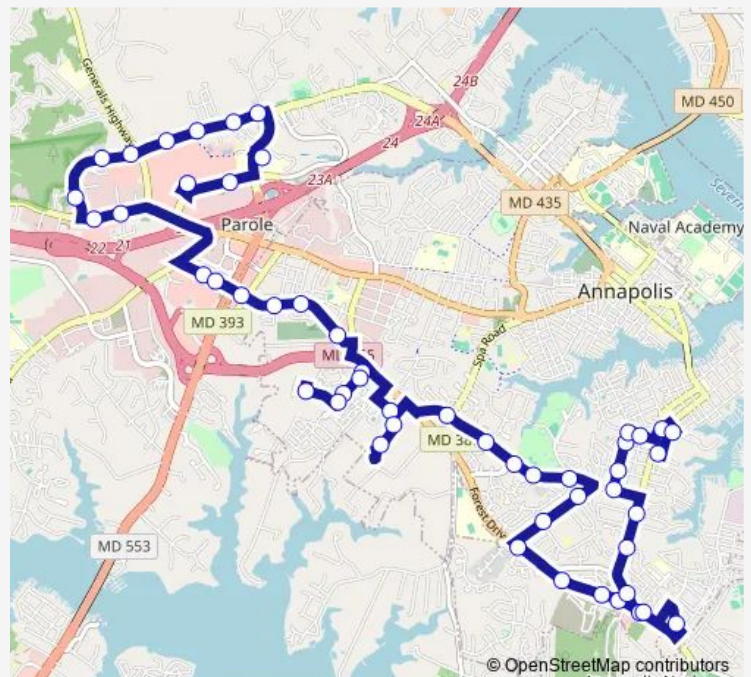

Housley Rd. and Gateway Village Dr.

Defense Hwy. at Home Depot

Defense Hwy. and Oak St.

Forest Dr. at Forest Plaza

Forest Dr. and Harker Pl.

Forest Dr. and Old Solomons Island Rd.

Forest Dr. and Center St.

Forest Dr. and Bausum Dr.

Forest Dr. and Fairfax Rd.

Bywater Rd. and Forest Dr.

Bywater Rd. and Belle Dr.

Copeland Street

Route schedule

Westfield Mall — Monroe St. and Bay Ridge Ave.

Monday	19:30-22:00
Tuesday	19:30-22:00
Wednesday	19:30-22:00
Thursday	19:30-22:00
Friday	19:30-22:00
Saturday	19:30-22:00
Sunday	07:00-19:30

Route info

Direction: Westfield Mall

Stops: 51

Trip Duration: 0 hour 39 min

Purple-S — Westfield Mall to Eastport

Bywater Rd. and Great Bay Ave.

Bywater Rd. at Annapolis Marketplace

Skippers Ln. and Vanguard Ln.

Madison St. and Brashears St.

Chesapeake Ave. at Eastport Shopping Center

Norman Dr. and Americana Dr.

Monroe St. and Bay Ridge Ave.

Direction

Monroe St. and Bay Ridge Ave. — Westfield Mall

21 stops

[Open route schedule](#)