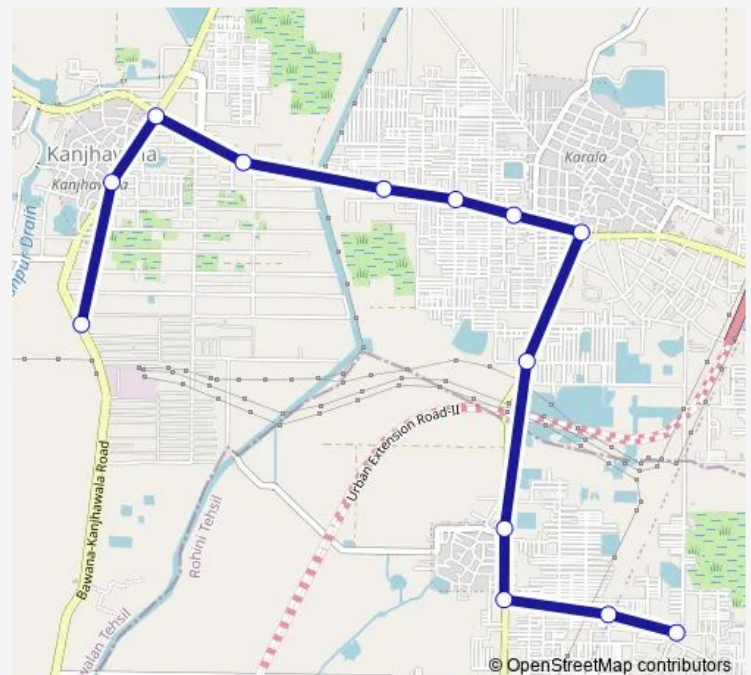

Kanjhawala Chowk

Kanjhawala Village

Kanjhawala Depot (Narela Road)

Route schedule

Mubarakpur Dabas — Kanjhawala Depot (Narela Road)

Monday 04:35-08:29

Tuesday 04:35-08:29

Wednesday 04:35-08:29

Thursday 04:35-08:29

Friday 04:35-08:29

Saturday 04:35-08:29

Sunday 04:35-08:29

Route info

Direction: Mubarakpur Dabas

Stops: 13

Trip Duration: 0 hour 27 min