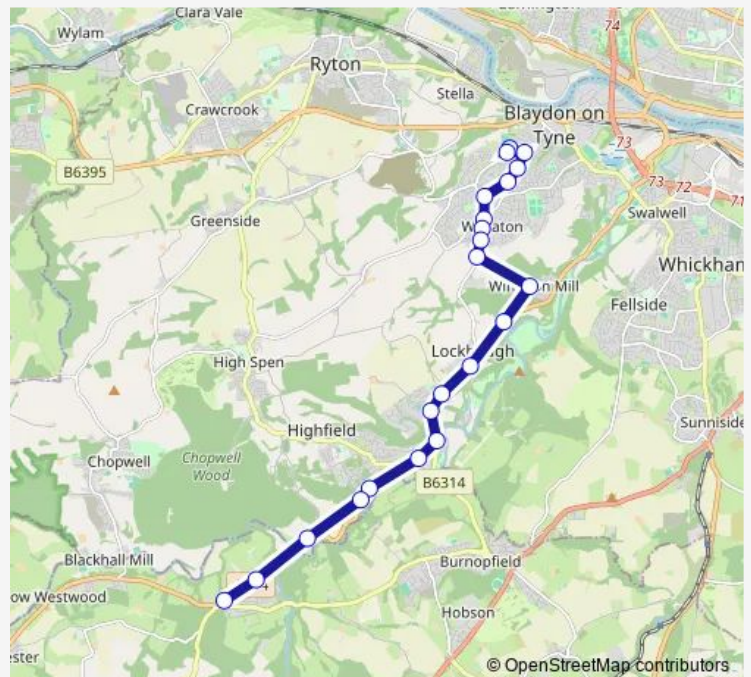

Mundle Avenue

Lockhaugh Road-Glamis Crescent

Lockhaugh Road-Farm

Lockhaugh Road-Hollin Hill Lane

Lockhaugh Road-Cowen Terrace

Lockhaugh Road-Derwent Park

Station Road - The Grove

Dipwood Road-Riverside Way

Dipwood Road-Lintzford Close

Lintzford

High Hamsterley Road

Route schedule

St Thomas More RC Academy — Hagg Farm

Monday 15:45

Tuesday 15:45

Wednesday 15:45

Thursday 15:45

Friday 15:00

Saturday —

Sunday —

Route info

Direction: St Thomas More RC Academy

Stops: 22

Trip Duration: 0 hour 25 min