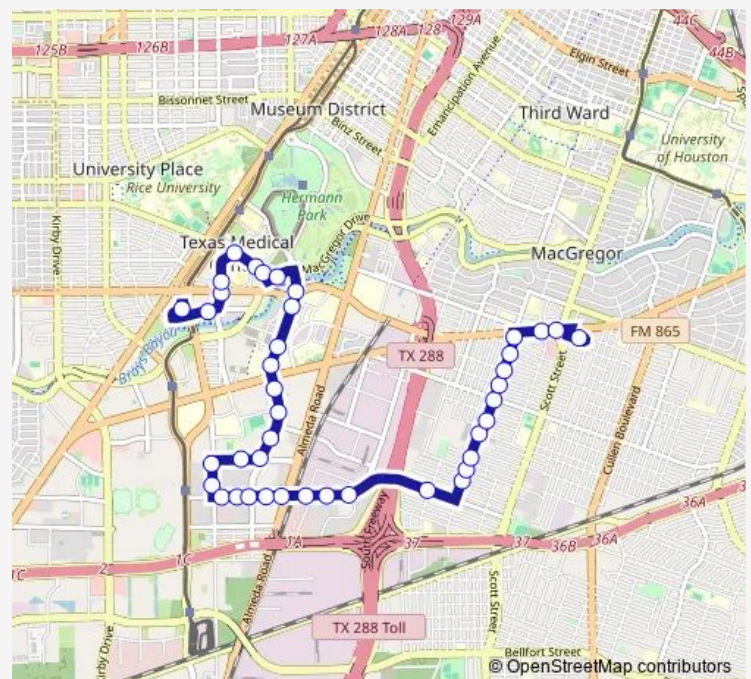

Thursday 05:55-18:35

Friday 05:55-18:35

Saturday 06:35-19:15

Sunday 06:35-19:15

Route info

Direction: Texas Medical Center Transit Center

Stops: 27

Trip Duration: 0 hour 21 min

060 — Cambridge

Holly Hall St @ Cambridge St

Holly Hall St @ Cambridge St Mb

Holly Hall St @ Alameda Rd

El Rio St @ Holly Hall St

El Rio St @ El Camino St

El Camino St @ Holly Hall St

Direction

Texas Medical Center Transit Center — Southeast Transit Center

41 stops

[Open route schedule](#)

Texas Medical Center Transit Center

Pressler St @ Richard Jv Johnson Av

Bertner Ave @ Holcombe Blvd

Bertner Ave @ Bates St