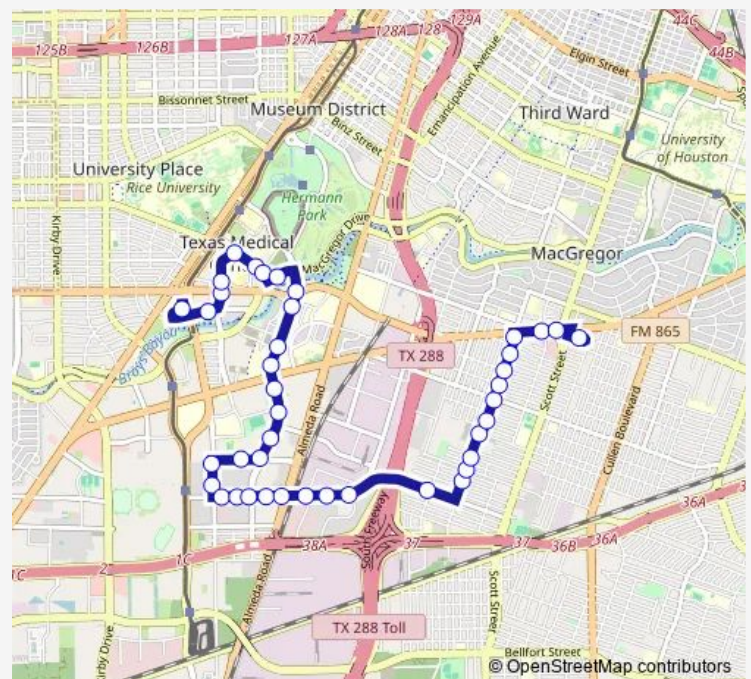

Thursday 05:55-18:35

Friday 05:55-18:35

Saturday 06:35-19:15

Sunday 06:35-19:15

Route info

Direction: Texas Medical Center Transit Center

Stops: 27

Trip Duration: 0 hour 21 min

060 — Cambridge

Holly Hall St @ Cambridge St

Holly Hall St @ Cambridge St Mb

Holly Hall St @ Alameda Rd

El Rio St @ Holly Hall St

El Rio St @ El Camino St

El Camino St @ Holly Hall St

Direction

Texas Medical Center Transit Center — Southeast Transit Center

41 stops

[Open route schedule](#)

Texas Medical Center Transit Center

Pressler St @ Richard Jv Johnson Av

Bertner Ave @ Holcombe Blvd

Bertner Ave @ Bates St