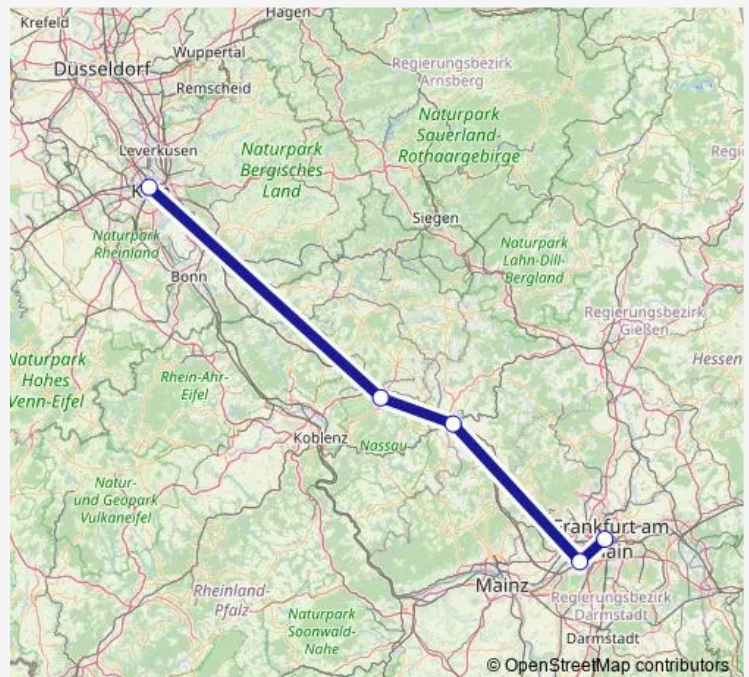

Saturday —

Sunday —

Route info

Direction: Frankfurt(Main)Hbf

Stops: 5

Trip Duration: 1 hour 21 min

ICE 818 Rail time schedules and route maps are available in an offline PDF at busmaps.com. Use the busmaps.com website to see live bus times, train schedule or subway schedule, and step-by-step directions for all public transit in Koeln