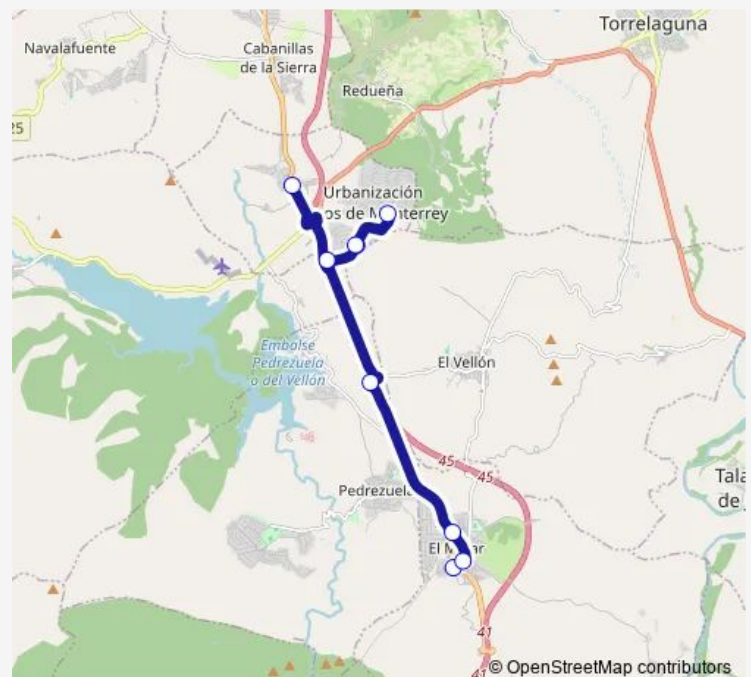

Monday 06:20-13:00

Tuesday 06:20-13:00

Wednesday 06:20-13:00

Thursday 06:20-13:00

Friday 06:20-13:00

Saturday 06:20-13:00

Sunday 06:20-13:00

**Route info**

Direction: Fuente-Álamo

Stops: 9

Trip Duration: 0 hour 21 min

193A — EL Molar-Cotos DE Monterrey-Venturada

**BusMaps**

**Direction**

Venturada-Ctra.Irún — Pza.Mayor-Fuente

8 stops

## Route schedule

Venturada-Ctra.Irún — Pza.Mayor-Fuente

Monday	06:50-13:45
Tuesday	06:50-13:45
Wednesday	06:50-13:45
Thursday	06:50-13:45
Friday	06:50-13:45
Saturday	06:50-13:45
Sunday	06:50-13:45

## Route info

Direction: Venturada-Ctra.Irún

Stops: 8

Trip Duration: 0 hour 18 min

193A Bus time schedules and route maps are available in an offline PDF at [busmaps.com](http://busmaps.com). Use the [busmaps.com](http://busmaps.com) website to see live bus times, train schedule or subway schedule, and step-by-step directions for all public transit in Venturada