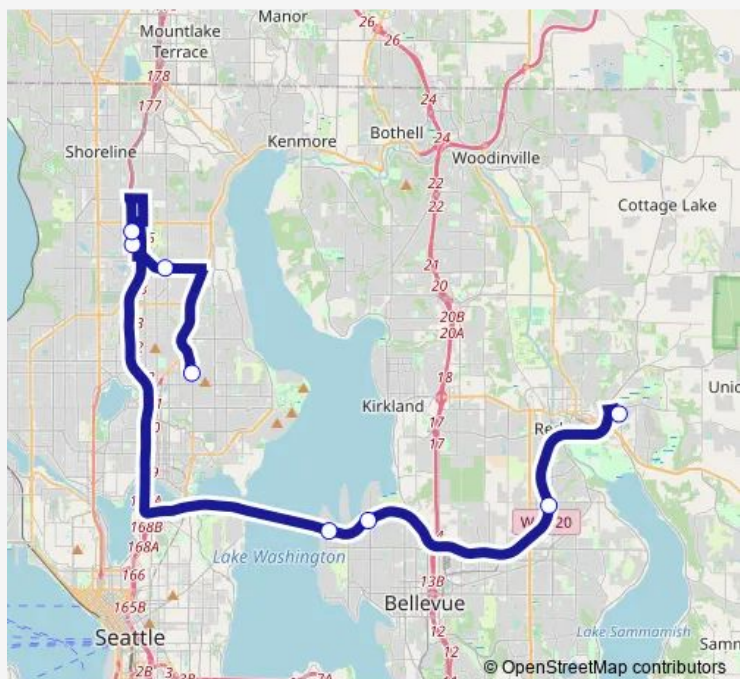

### Direction

25th Ave NE & NE 80th St — Bear Creek Park And Ride

8 stops

[Open route schedule](#)

25th Ave NE & NE 80th St

NE 125th St & 15th Ave Ne

NE 135th St & 1st Ave Ne

1st Ave NE & NE 140th St

Sr 520 & Evergreen Point Rd

Clyde Hill/Yarrow Pt & Sr-520 - 92nd Avenue

State Route 520 & NE 40th St

Bear Creek Park And Ride

### Route schedule

25th Ave NE & NE 80th St — Bear Creek Park And Ride

Monday 15:12

Tuesday 15:12

Wednesday 15:12

Thursday 15:12

Friday 15:12

Saturday —

### Route info

Direction: 25th Ave NE & NE 80th St

Stops: 8

Trip Duration: 1 hour 13 min

■ 982

**Direction**

Bear Creek Park And Ride — 1st Ave NE &amp; NE 140th St

8 stops