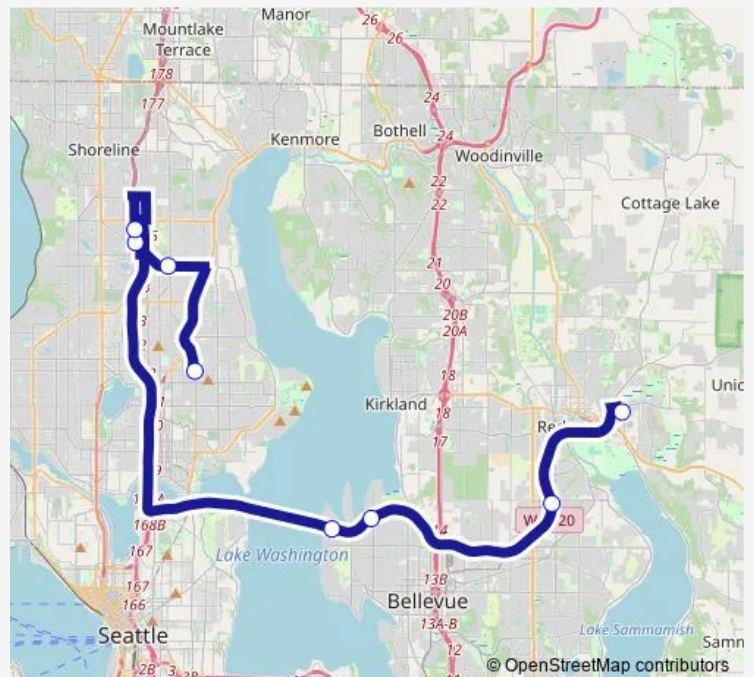

Bus 982

[Go to website](#)

Direction

25th Ave NE & NE 80th St — Bear Creek Park And Ride

8 stops

[Open route schedule](#)

25th Ave NE & NE 80th St

NE 125th St & 15th Ave Ne

NE 135th St & 1st Ave Ne

1st Ave NE & NE 140th St

Sr 520 & Evergreen Point Rd

Clyde Hill/Yarrow Pt & Sr-520 - 92nd Avenue

State Route 520 & NE 40th St

Bear Creek Park And Ride

Route schedule

25th Ave NE & NE 80th St — Bear Creek Park And Ride

Monday 15:12

Tuesday 15:12

Wednesday 15:12

Thursday 15:12

Friday 15:12

Saturday —

Sunday —

Route info

Direction: 25th Ave NE & NE 80th St

Stops: 8

Trip Duration: 1 hour 13 min

■ 982

BusMaps

Direction

Bear Creek Park And Ride — 1st Ave NE & NE 140th St

8 stops