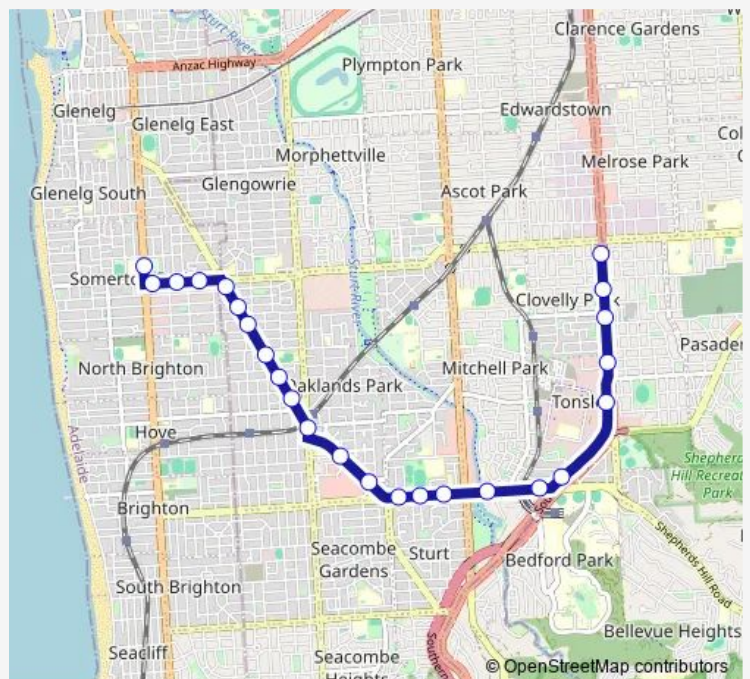

Stop 29D Sturt Rd - North side

Stop 29C Sturt Rd - North side

Stop 29B Sturt Rd - North side

Stop 29A Sturt Rd - North side

Stop 28 Sturt Rd - North side

Stop 26 Main South Rd - North West side

Stop 23 South Rd - West side

Stop 22 South Rd - West side

Route schedule

Stop School Brighton Rd / Elgar Rd — Stop 18 South Rd - West side

Monday 13:40

Tuesday 15:35

Wednesday 15:35

Thursday 15:35

Friday 15:35

Saturday —

Sunday —

Route info

Direction: Stop School Brighton Rd / Elgar Rd

Stops: 24

Trip Duration: 0 hour 18 min

982 — Sacred Heart Marcellin Campus to St Marys

Stop 20 South Rd - West side

Stop 19 South Rd - West side

Stop 18 South Rd - West side

982 Bus time schedules and route maps are available in an offline PDF at busmaps.com. Use the busmaps.com website to see live bus times, train schedule or subway schedule, and step-by-step directions for all public transit in Adelaide