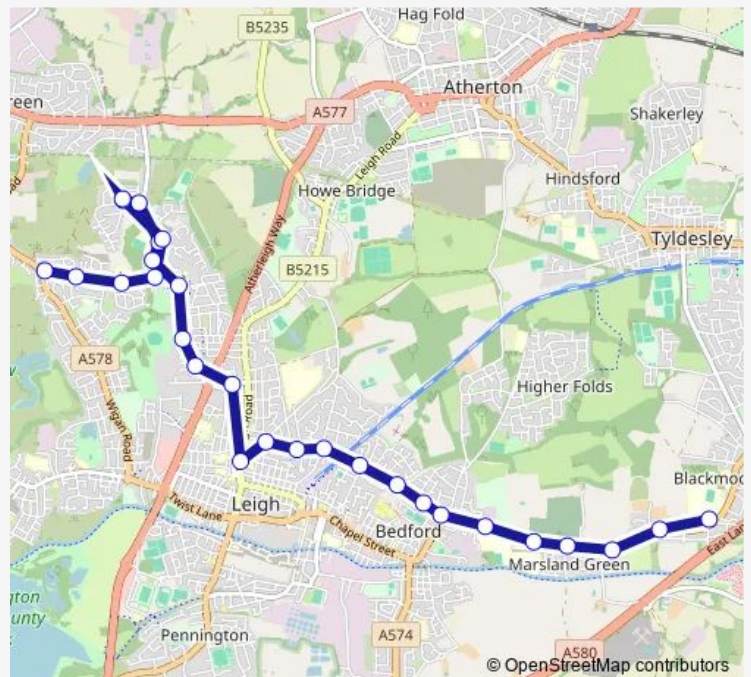

Thursday 15:00

Friday 15:00

Saturday —

Sunday —

Route info

Direction: St Mary's RC High School

Stops: 28

Trip Duration: 0 hour 37 min