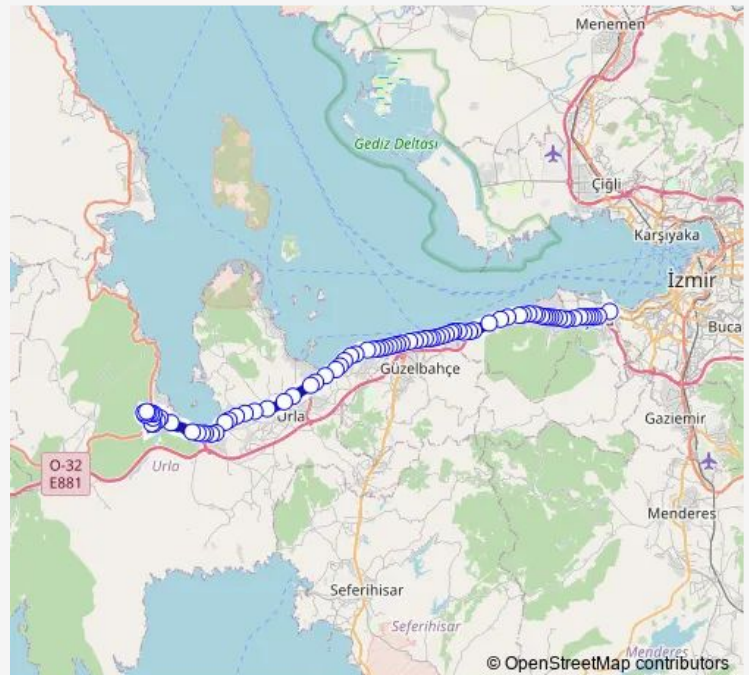

Thursday 06:15-21:00

Friday 06:15-21:00

Saturday 06:15-20:30

Sunday 06:15-20:30

Route info

Direction: İyte Son Durak

Stops: 86

Trip Duration: 2 hour 10 min