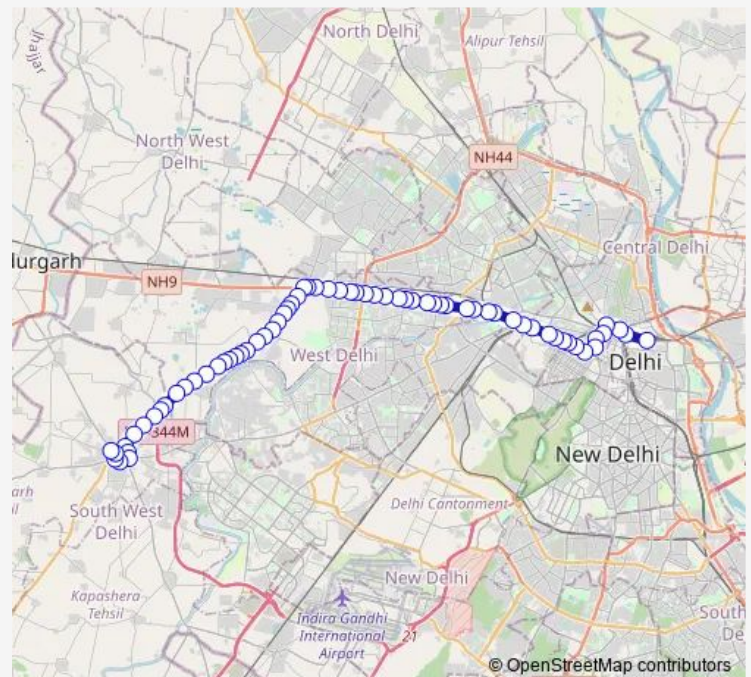

### Route schedule

Old Delhi Railway Station (T) — Najafgarh Terminal

Monday 07:42-21:45

Tuesday 07:42-21:45

Wednesday 07:42-21:45

Thursday 07:42-21:45

Friday 07:42-21:45

Saturday 07:42-21:45

### Route info

Direction: Old Delhi Railway Station (T)

Stops: 67

Trip Duration: 1 hour 59 min

■ 923up

Shivaji Park

SPM College

Madipur Village