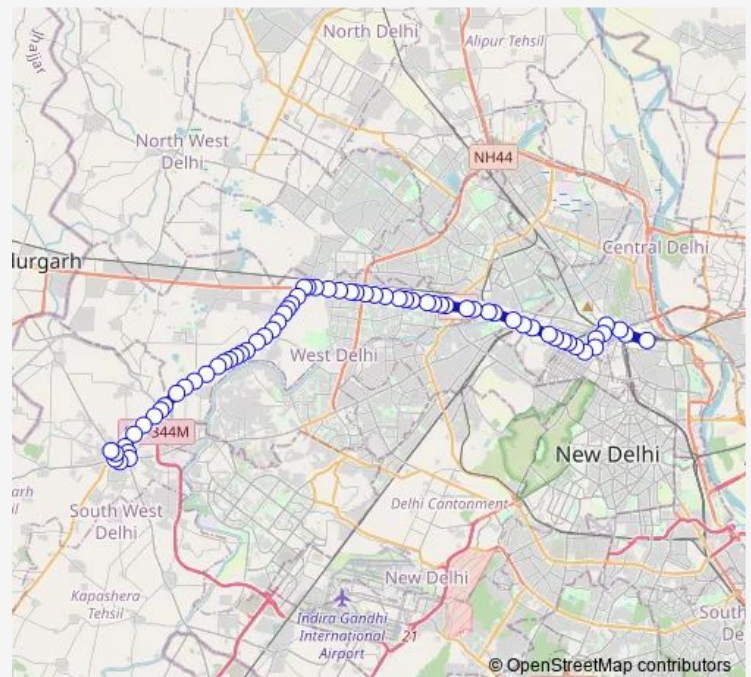

Punjabi Bagh West Power House

Punjabi Bagh Terminal (Rohtak Road)

Maharaja Agrasen Hospital

Route schedule

Old Delhi Railway Station (T) — Najafgarh Terminal

Monday 07:42-21:45

Tuesday 07:42-21:45

Wednesday 07:42-21:45

Thursday 07:42-21:45

Friday 07:42-21:45

Saturday 07:42-21:45

Sunday 07:42-21:45

Route info

Direction: Old Delhi Railway Station (T)

Stops: 67

Trip Duration: 1 hour 59 min