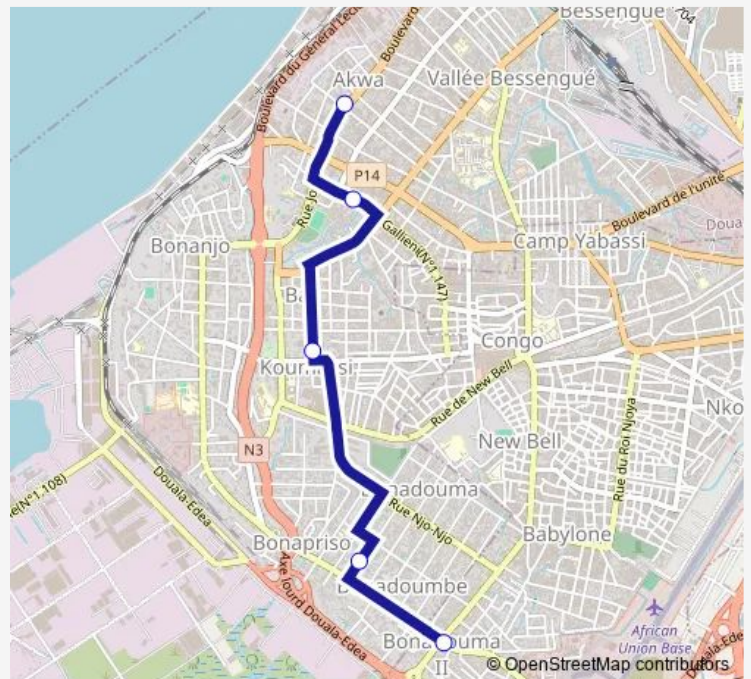

Communal Taxi Service Akwa to Bonapriso Hotel Telhtel de lairlair

[Go to website](#)

Direction

Russian Consulate — Hôtel de l'air, Avenue Du General De Gaulle

5 stops

[Open route schedule](#)

Russian Consulate

Ancien Dalip (Lgq)

Sgbc Bali

Immeuble Kassap Bonapriso

Hôtel de l'air, Avenue Du General De Gaulle

Route schedule

Russian Consulate — Hôtel de l'air, Avenue Du General De Gaulle

Monday	11:07
Tuesday	11:07
Wednesday	11:07
Thursday	11:07
Friday	11:07
Saturday	11:07
Sunday	11:07

Route info

Direction: Russian Consulate

Stops: 5

Trip Duration: 0 hour 14 min

Akwa to Bonapriso Hotel Telhtel de lairlair

Communal Taxi Service time schedules and route maps are available in an offline PDF at busmaps.com. Use the busmaps.com website to see live bus times, train schedule or subway schedule, and step-by-step directions for all public transit in Douala