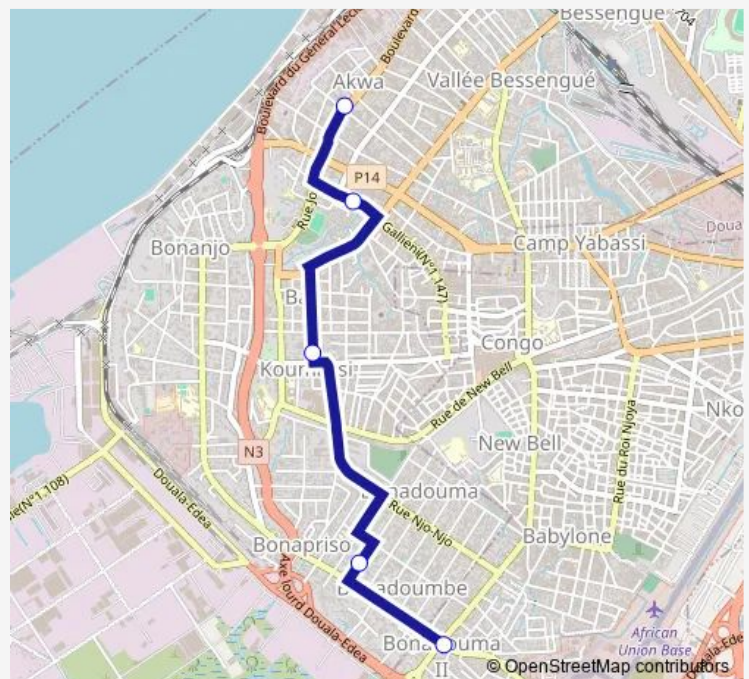

Communal Taxi Service Akwa to Bonapriso Hotel Telhtel de lairlair

[Go to website](#)

Direction

Russian Consulate — Hôtel de l'air, Avenue Du General De Gaulle

5 stops

[Open route schedule](#)

Russian Consulate

Ancien Dalip (Lgq)

Sgbc Bali

Immeuble Kassap Bonapriso

Hôtel de l'air, Avenue Du General De Gaulle

Route schedule

Russian Consulate — Hôtel de l'air, Avenue Du General De Gaulle

Monday 11:07

Tuesday 11:07

Wednesday 11:07

Thursday 11:07

Friday 11:07

Saturday 11:07

Sunday 11:07

Route info

Direction: Russian Consulate

Stops: 5

Trip Duration: 0 hour 14 min

Communal Taxi Service time schedules and route maps are available in an offline PDF at busmaps.com. Use the busmaps.com website to see live bus times, train schedule or subway schedule, and step-by-step directions for all public transit in Douala