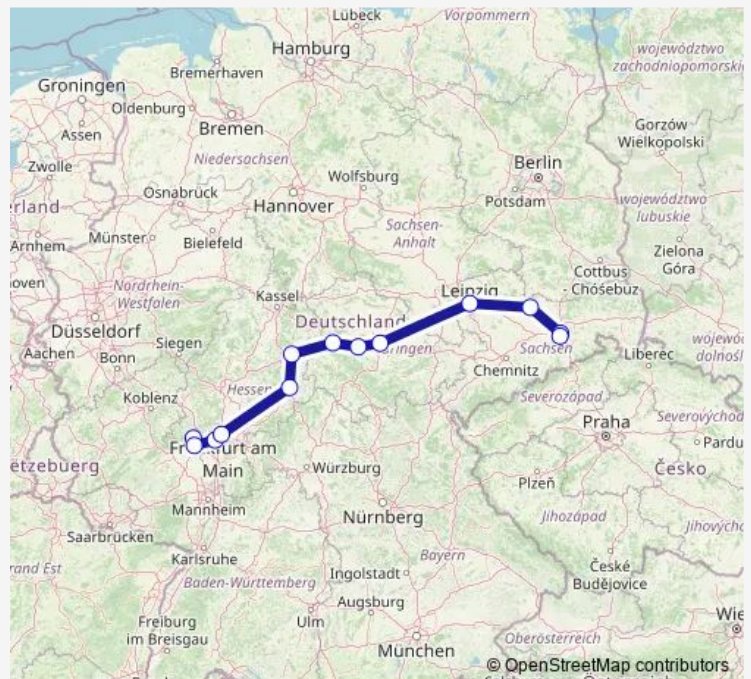

Rail ICE 1655

[Go to website](#)

Direction

undefined — undefined

0 stops

[Open route schedule](#)

Route schedule

undefined — undefined

Monday 17:02-16:26

Tuesday 17:02-16:26

Wednesday 17:02-16:26

Thursday 17:02-16:26

Friday 17:02-16:26

Saturday 17:02-16:26

Sunday 17:02-16:26

Route info

Direction:

Stops: 0

Trip Duration: – min

ICE 1655

Direction

undefined — undefined

0 stops

[Open route schedule](#)

Bad Hersfeld

Eisenach

Gotha

Erfurt Hbf

Leipzig Messe

Riesa

Dresden-Neustadt

Dresden Hbf