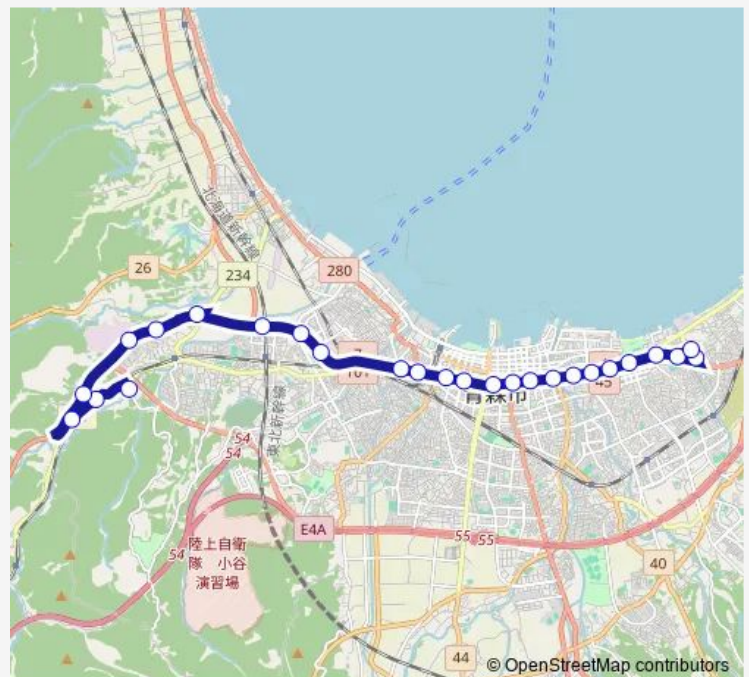

Thursday 08:45-17:10

Friday 08:45-17:10

Saturday —

Sunday —

Route info

Direction: 西部営業所

Stops: 26

Trip Duration: 0 hour 49 min

Thursday 07:16

Friday 07:16

Saturday —

Sunday —

Route info

Direction: 西部営業所

Stops: 29

Trip Duration: 0 hour 58 min