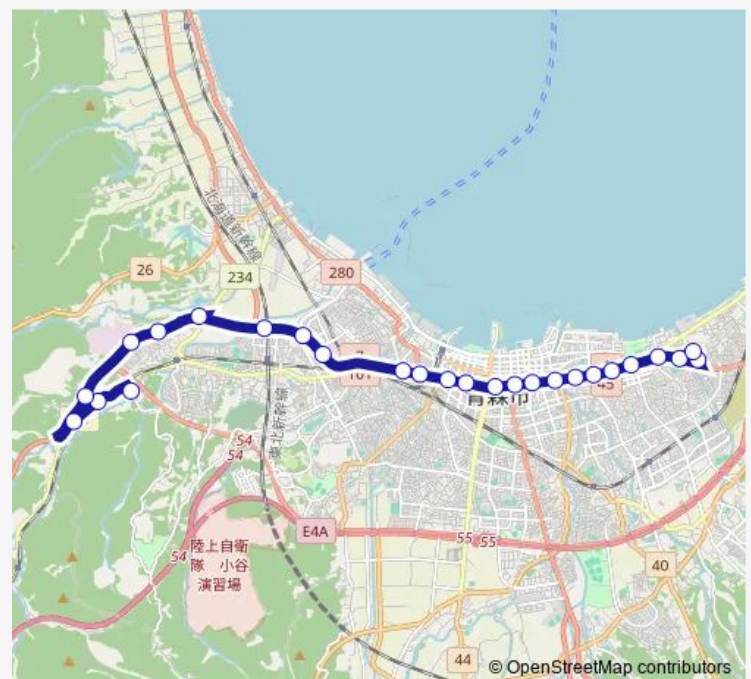

Thursday 08:54-17:10

Friday 08:54-17:10

Saturday —

Sunday —

Route info

Direction: 西部営業所

Stops: 26

Trip Duration: 0 hour 49 min

Thursday 07:32

Friday 07:32

Saturday —

Sunday —

Route info

Direction: 西部営業所

Stops: 29

Trip Duration: 1 hour 3 min