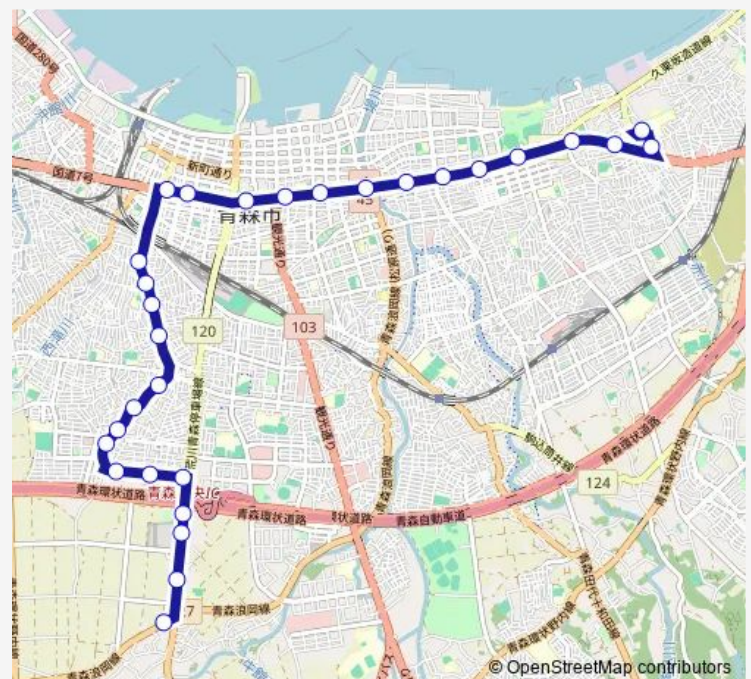

Thursday 11:50

Friday 11:50

Saturday —

Sunday —

Route info

Direction: 青森朝日放送前

Stops: 29

Trip Duration: 0 hour 42 min