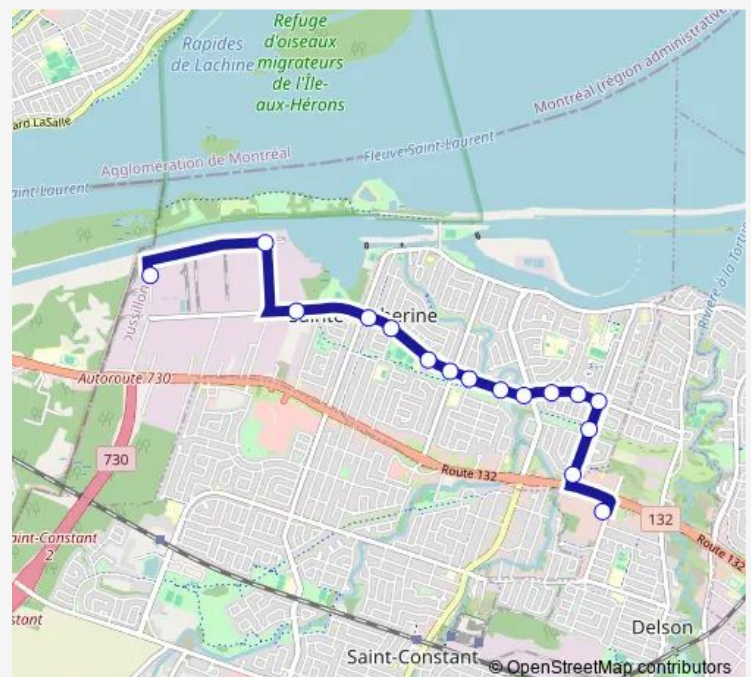

Saint-Laurent / Jogues

Jogues / de l'Acadia

Jogues / Talon

Terminus Georges-Gagné - Quai taxi

### Route schedule

Garnier / Hébert — Terminus Georges-Gagné - Quai taxi

Monday 12:32-17:00

Tuesday 12:32-17:00

Wednesday 12:32-17:00

Thursday 12:32-17:00

Friday 12:32-17:00

Saturday —

### Route info

Direction: Garnier / Hébert

Stops: 16

Trip Duration: 0 hour 15 min

## Route info

Direction: Terminus Georges-Gagné - Quai taxi

Stops: 16

Trip Duration: 0 hour 15 min

158 Bus time schedules and route maps are available in an offline PDF at [busmaps.com](https://busmaps.com). Use the [busmaps.com](https://busmaps.com) website to see live bus times, train schedule or subway schedule, and step-by-step directions for all public transit in