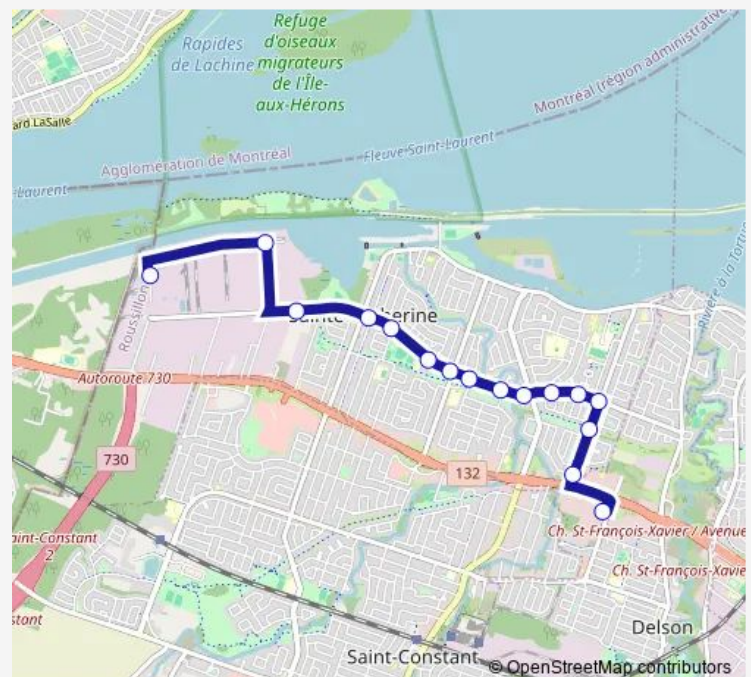

Monday 12:32-17:00

Tuesday 12:32-17:00

Wednesday 12:32-17:00

Thursday 12:32-17:00

Friday 12:32-17:00

Saturday —

Sunday —

Route info

Direction: Garnier / Hébert

Stops: 16

Trip Duration: 0 hour 15 min

Direction

Terminus Georges-Gagné - Quai taxi — Garnier / Hébert

16 stops

[Open route schedule](#)

Terminus Georges-Gagné - Quai taxi

Terminus Georges-Gagné - Quai taxi — Garnier / Hébert

Monday 06:30-12:17

Tuesday 06:30-12:17

Wednesday 06:30-12:17

Thursday 06:30-12:17

Friday 06:30-12:17

Saturday —

Sunday —

Route info

Direction: Terminus Georges-Gagné - Quai taxi

Stops: 16

Trip Duration: 0 hour 15 min

158 Bus time schedules and route maps are available in an offline PDF at busmaps.com. Use the busmaps.com website to see live bus times, train schedule or subway schedule, and step-by-step directions for all public transit in Montreal