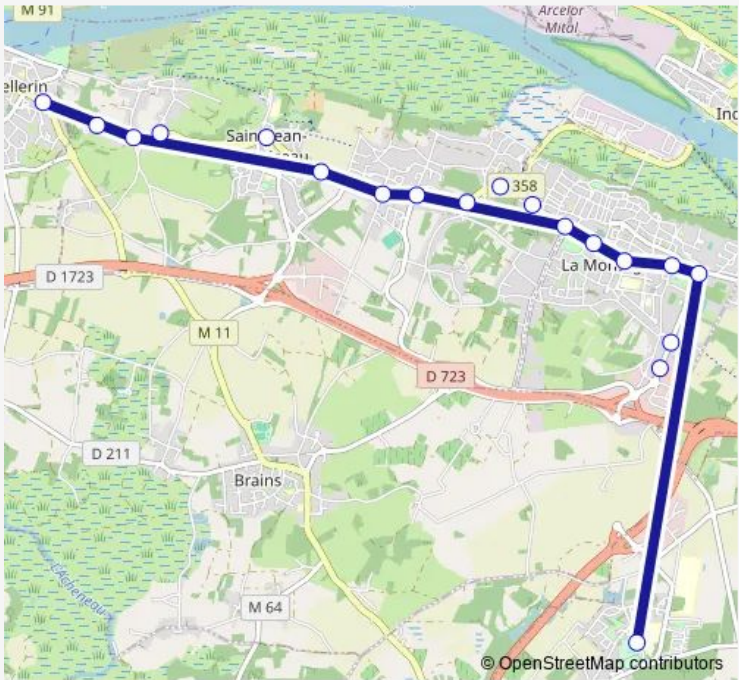

Bus 158 St Jean de Boisseau - Lycée de Bouaye

[Go to website](#)

Direction
 Lycée d'Orbigny — Clos Roux
 19 stops
[Open route schedule](#)

- Lycée d'Orbigny
- Libération
- Drouillard
- Château d'Aux
- Petit Bois
- Gilarderie
- Cimetière La Montagne
- La Montagne
- Briandière
- Chat qui Guette
- Vieux Four
- Stade
- Croix Truin
- Clotais
- St-Jean-de-Boisseau
- Télindière
- Moulin Rothard
- Tertre
- Clos Roux

Route schedule
 Lycée d'Orbigny — Clos Roux

Monday	—
Tuesday	—
Wednesday	12:15
Thursday	—
Friday	—
Saturday	—
Sunday	—

Route info
 Direction: Lycée d'Orbigny
 Stops: 19
 Trip Duration: 0 hour 21 min

158 — St Jean de Boisseau - Lycée de Bouaye **BusMaps**

Direction

Clos Roux — Lycée d'Orbigny

19 stops

[Open route schedule](#)

Clos Roux

Tertre

Moulin Rothard

Télindière

Route info

Direction: Clos Roux

Stops: 19

Trip Duration: 0 hour 28 min

158 Bus time schedules and route maps are available in an offline PDF at busmaps.com. Use the busmaps.com website to see live bus times, train schedule or subway schedule, and step-by-step directions for all public transit in Nantes