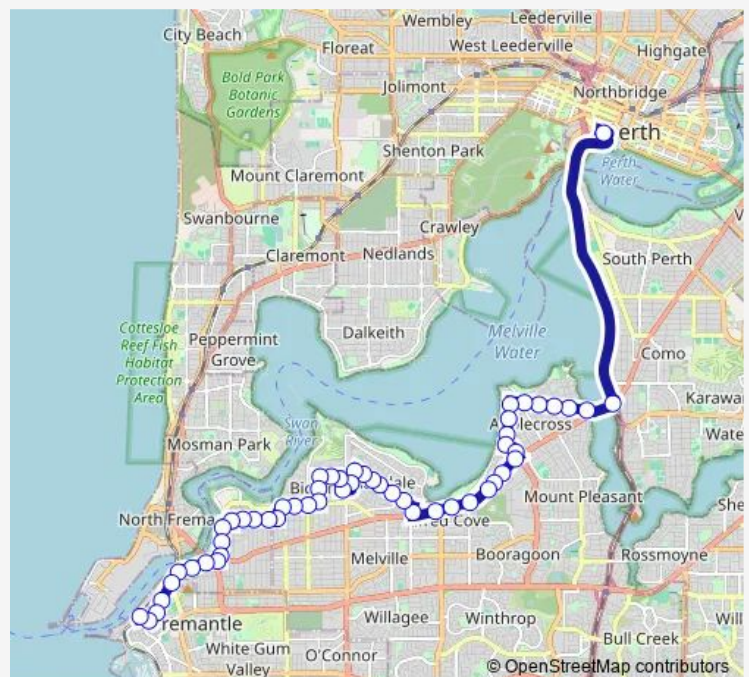

Friday 07:21-19:01

Saturday —

Sunday —

Route info

Direction: Elizabeth Quay Bus Stn Stand C4

Stops: 53

Trip Duration: 0 hour 58 min

Wichmann Rd After Haig Rd

Wichmann Rd Before Galloway St

Wichmann Rd Before Lawlor Rd

Wichmann Rd After Davidson Rd

Roberts Rd After Wichmann Rd

Moreing Rd After Hough Rd

Lutey Rd Before Waddell Rd

Waddell Rd After Coldwells St

Beach St Before Murray Rd

Beach St Before Harris St

Harris St After Pembroke St

Harris St After Wrexham St

Preston Point Rd After Foss St

Preston Point Rd Before Malsbury St

Preston Point Rd After Phipps St

Westbury Cr Before Veiw Tce

Canning Hwy After Stirling Hwy

Canning Hwy Before Tuckfield St

Queen Victoria St - Fremantle Traffic Bridge

Queen Victoria St Before James St

Queen Victoria St After James St

Adelaide St After Parry St

Queen St After Adelaide St