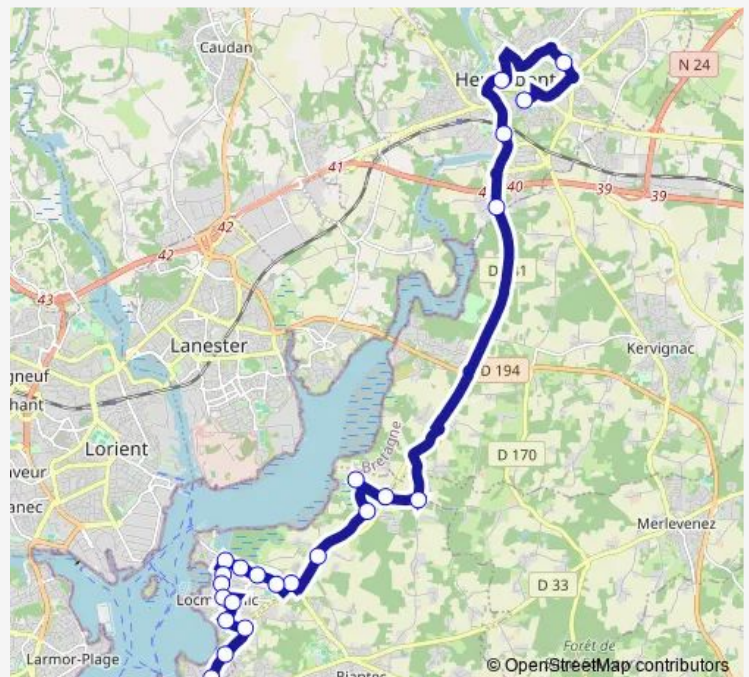

Thursday 16:05-18:40

Friday 16:05-18:40

Saturday —

Sunday —

Route info

Direction: Emile Zola

Stops: 25

Trip Duration: 0 hour 43 min

158 — Port-Louis Perception - Hennebont Lycées

Le Stang

Kerbel

L'Avancée

Perception

Direction

Perception — Quatre Chemins

14 stops

[Open route schedule](#)

Perception

L'Avancée

Kerbel

Le Stang

Centre Commercial

Le Loch

Grande Rue

Route info

Direction: Perception

Stops: 14

Trip Duration: 0 hour 15 min

Direction

Perception — Victor Hugo

23 stops

[Open route schedule](#)