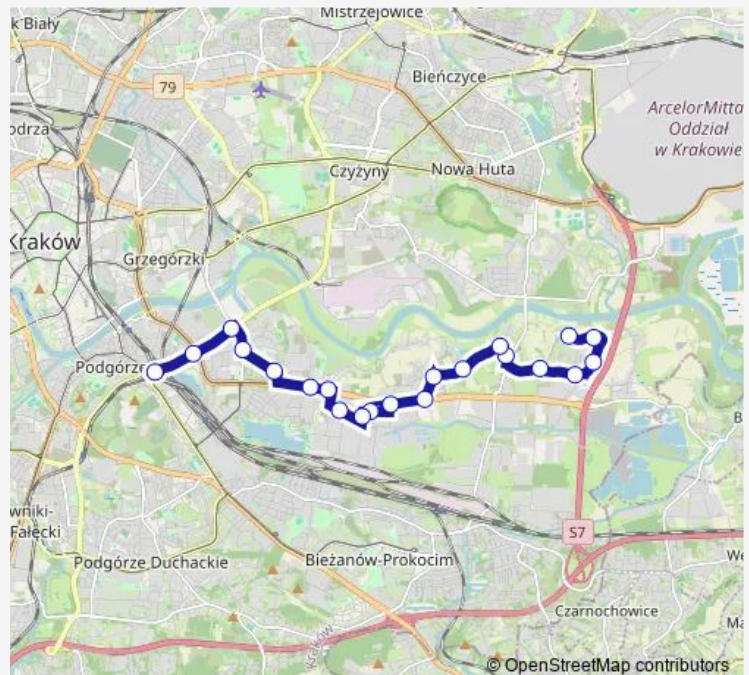

Thursday 04:43-21:58

Friday 04:43-21:58

Saturday 05:18-21:58

Sunday 05:18-21:58

Route info

Direction: Podwierzbie

Stops: 21

Trip Duration: 0 hour 34 min

Wednesday 05:17-22:50

Thursday 05:17-22:50

Friday 05:17-22:50

Saturday 05:55-22:50

Sunday 05:55-22:50

Route info

Direction: Podgórze Ska

Stops: 23