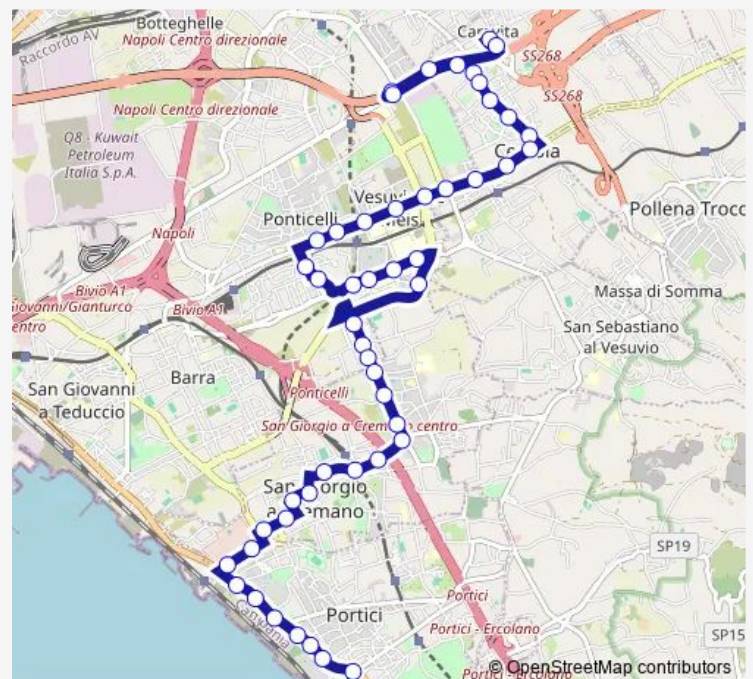

DE Meis-Rione DE Gasperi

DE Meis - Aprea

Bartolo Longo

Route schedule

Serao - Attestamento — Gianturco

Monday 05:30-23:20

Tuesday 05:30-22:36

Wednesday 05:30-22:36

Thursday 05:30-23:20

Friday 05:30-23:20

Saturday 05:30-23:20

Sunday 06:00-23:20

Route info

Direction: Serao - Attestamento

Stops: 53

Trip Duration: 0 hour 45 min

Direction

Gianturco — Serao - Attestamento

42 stops

[Open route schedule](#)

Gianturco

Gianturco - SAN Pasquale

SAN Ciro

Garibaldi-Roma

Tuesday 05:30-23:45

Wednesday 05:30-23:45

Thursday 05:30-23:45

Friday 05:30-23:45

Saturday 05:30-23:45

Sunday 06:00-22:25

Route info

Direction: Gianturco