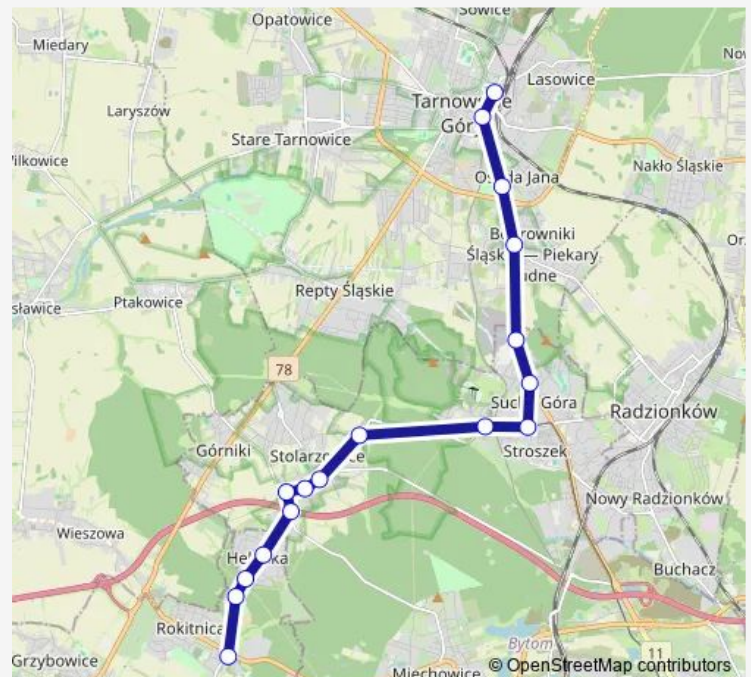

Direction

Rokitnica Pętla — Tarnowskie Góry Dworzec

17 stops

[Open route schedule](#)

Rokitnica Pętla

Rokitnica Śląski Uniwersytet Med.

Helenka Pck

Helenka Kościół

Sucha Góra Dolomity [nż]

Bobrowniki Śląskie

Osada Jana

Tarnowskie Góry Bytomska

Tarnowskie Góry Dworzec

Route schedule

Rokitnica Pętla — Tarnowskie Góry Dworzec

Monday 04:44-22:48

Tuesday 04:44-22:48

Wednesday 04:44-22:48

Thursday 04:44-22:48

Friday 04:44-22:48

Saturday 11:45-22:48

Sunday 11:45-22:48

Route info

Direction: Rokitnica Pętla

Stops: 17

Trip Duration: 0 hour 30 min

158 Bus time schedules and route maps are available in an offline PDF at busmaps.com. Use the busmaps.com website to see live bus times, train schedule or subway schedule, and step-by-step directions for all public transit in Tarnowskie Gory