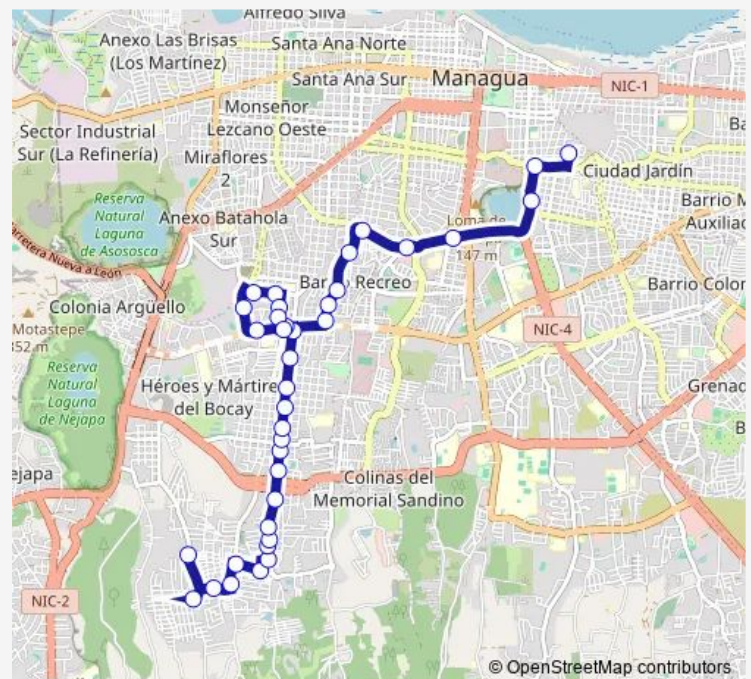

Saturday 06:00-19:15

Sunday 06:00-19:15

Route info

Direction: La Cooperativa

Stops: 37

Trip Duration: 1 hour 0 min

Mercado Israel Lewites Oeste

Bomberos Altagracia (Distrito Iii)

Thursday 06:00-19:45

Friday 06:00-19:45

Saturday 06:00-19:15

Sunday 06:00-19:15

Route info

Direction: El Panal

Stops: 36

Trip Duration: 1 hour 0 min