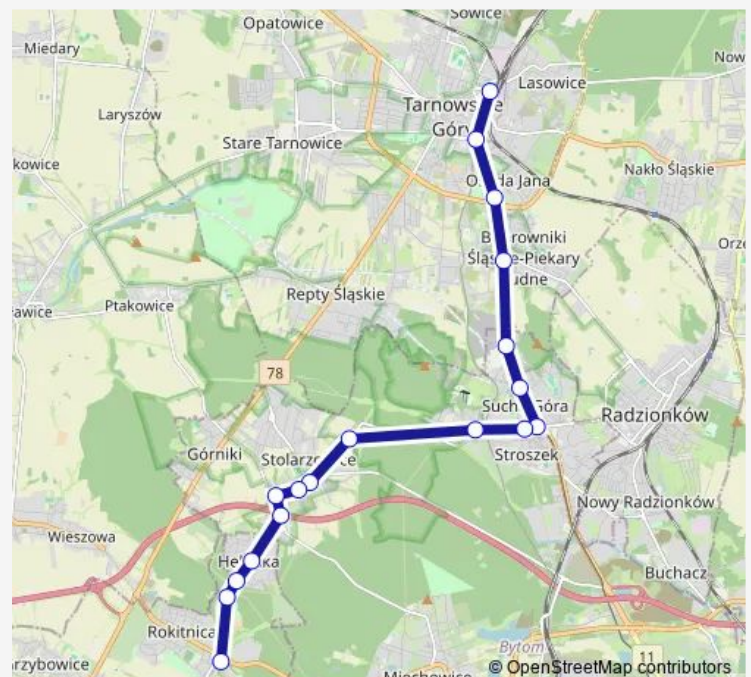

Route schedule

Tarnowskie Góry Dworzec — Rokitnica Pętla

Monday 04:07-22:16

Tuesday 04:07-22:16

Wednesday 04:07-22:16

Thursday 04:07-22:16

Friday 04:07-22:16

Saturday 10:46-22:16

Sunday 10:46-22:16

Route info

Direction: Tarnowskie Góry Dworzec

Stops: 18

Trip Duration: 0 hour 29 min

158

158 Bus time schedules and route maps are available in an offline PDF at busmaps.com. Use the busmaps.com website to see live bus times, train schedule or subway schedule, and step-by-step directions for all public transit in Tarnowskie Gory