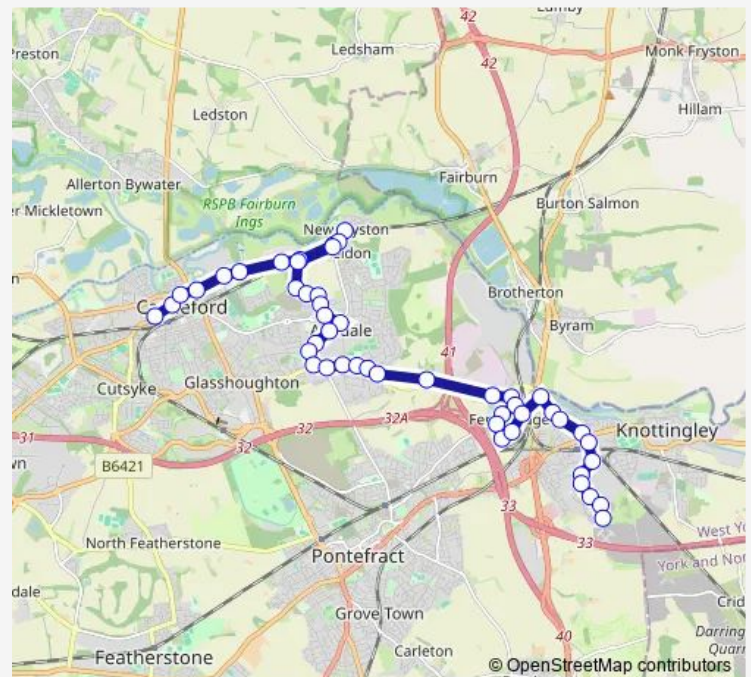

The Square

Fryston Rd Park Crescent

Fryston Rd Milnes Grove

Route schedule

Bus Station stand G — Windermere Drive

Monday 07:25-17:15

Tuesday 07:25-17:15

Wednesday 07:25-17:15

Thursday 07:25-17:15

Friday 07:25-17:15

Saturday 08:20-17:15

Sunday —

Route info

Direction: Bus Station stand G

Stops: 48

Trip Duration: 0 hour 40 min

Sheepwalk Ln Holmfield Lane

Stranglands Lane Hinton Ln

Richmond Avenue

Castleford Lane

Windsor Drive

Wordsworth Dr Houghton Avenue

Arncliffe Drive Mill View

Arncliffe Drive Sandringham Ave

Saturday 08:06-16:56

Sunday —

Route info

Direction: Windermere Drive

Stops: 55

Trip Duration: 0 hour 45 min

Castleford Lane

Richmond Avenue