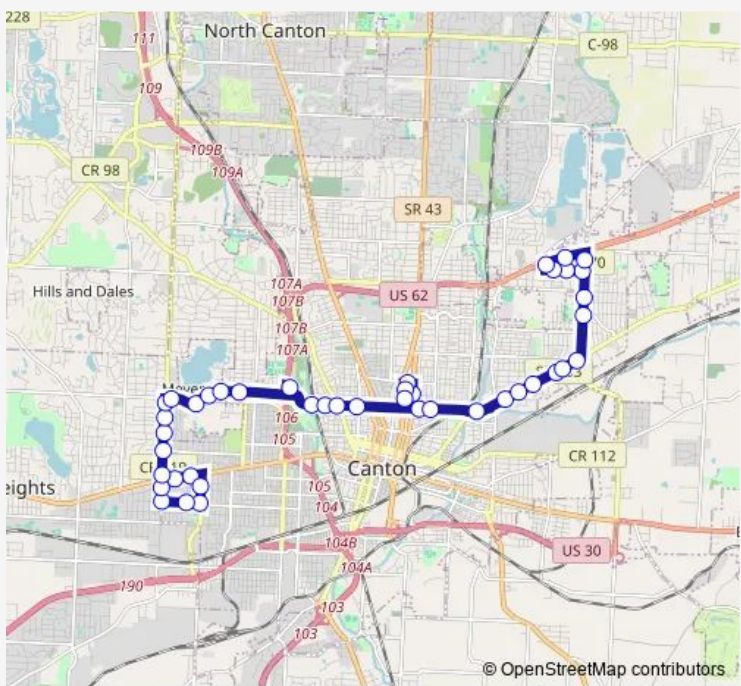

Bus 158 Community Circulator

[Go to website](#)

Direction
 Canton Centre — Harmont AND 35th ST NE - Walmart
 43 stops
[Open route schedule](#)

- Canton Centre
- W Tuscarawas ST AND Aultman Ave
- Raff RD AND Greenwood PL Sw
- Raff RD AND 11th ST Sw
- 11th ST AND Skotnicky CT Sw
- 11th ST AND Whipple AVE Sw
- Whipple AVE AND 7TH ST Sw
- Whipple AVE AND Aurora AVE Nw
- Whipple AVE AND 3RD ST Nw
- Whipple AVE AND 5TH ST Nw
- Whipple AVE AND 9TH ST Nw
- Whipple AVE AND 11th ST Nw
- 12th ST AND Lakeview Blvd Nw
- 12th ST AND South Park Nw
- 13th ST AND Cascade CIR Nw
- 13th ST AND North Park AVE Nw
- 13th ST AND Wertz AVE Nw
- Mercy Medical Center
- 12th ST AND Stadium Park DR Nw
- 12th ST AND Perkins AVE Nw
- 12th ST AND Fulton RD Nw

Route schedule
 Canton Centre — Harmont AND 35th ST NE - Walmart

Monday	10:15-16:15
Tuesday	10:15-16:15
Wednesday	10:15-16:15
Thursday	10:15-16:15
Friday	10:15-16:15
Saturday	10:15-16:15
Sunday	—

Route info
 Direction: Canton Centre
 Stops: 43
 Trip Duration: 0 hour 45 min

Direction

Harmont AND 35th ST NE - Walmart — Canton Centre

33 stops

[Open route schedule](#)

Harmont AND 35th ST NE - Walmart

Harmont AND 33rd ST Ne

Harmont AND 30th ST Ne

Harmont AVE AND Kalahari ST Ne

Direction: Harmont AND 35th ST NE - Walmart

Stops: 33

Trip Duration: 0 hour 45 min

12th ST AND Perkins AVE Nw

12th ST AND Stadium Park DR Nw

Mercy Medical Center

Whipple AVE AND 9TH ST Nw

Whipple AVE AND 7TH ST Nw