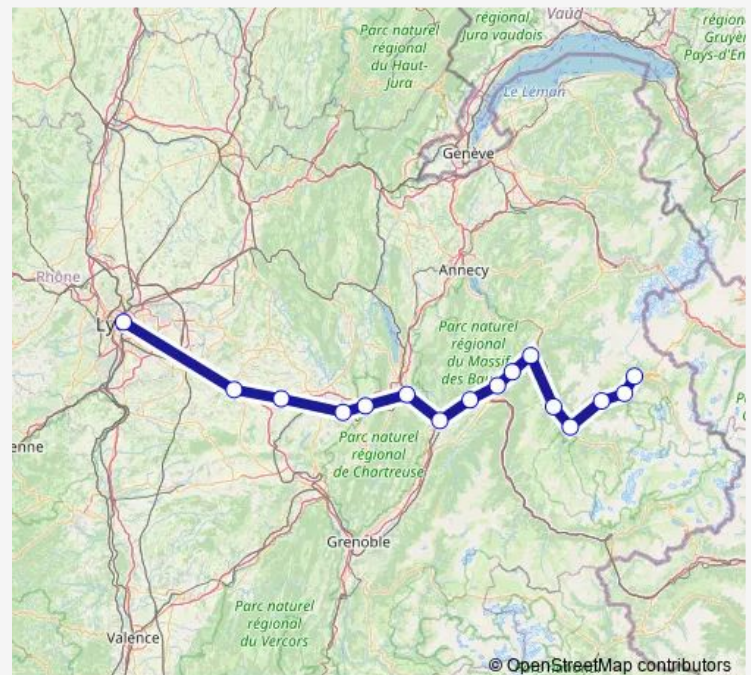

Moûtiers-Salins-Brides-les-B.

Albertville

Saint-Pierre-d'Albigny

Montmélian

Chambéry - Challes-les-Eaux

Aix-les-Bains le Revard

Lyon Part Dieu

## Route schedule

Bourg-Saint-Maurice — Lyon Part Dieu

Monday	08:37
Tuesday	—
Wednesday	—
Thursday	—
Friday	—
Saturday	06:36-08:37
Sunday	08:37

## Route info

Direction: Bourg-Saint-Maurice

Stops: 10

Trip Duration: 3 hour 24 min

## Route info

Direction: Lyon Part Dieu

Stops: 13

Trip Duration: 3 hour 35 min