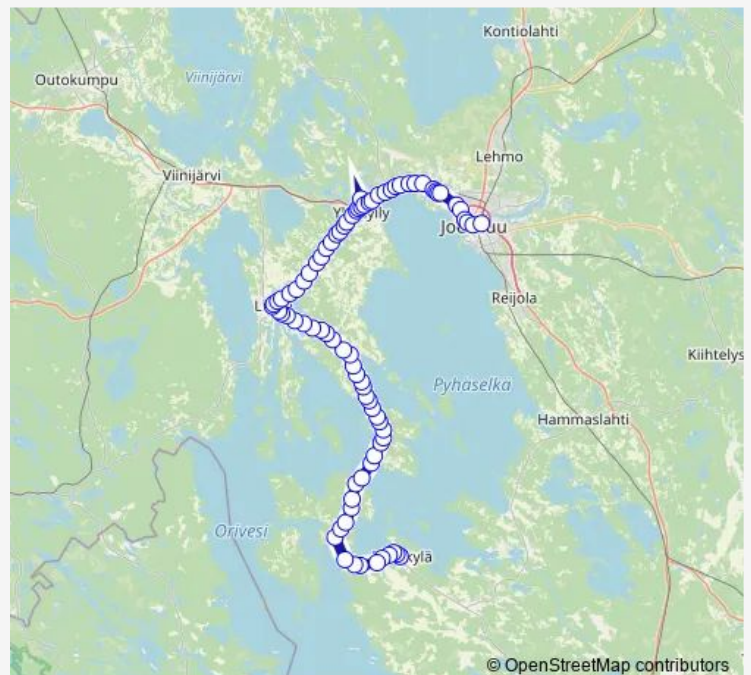

Bus Rääkkylä - Liperi - Joensuu

[Go to website](#)

Direction

Rääkkylä — Joensuu, linja-autoasema

83 stops

[Open route schedule](#)

Rääkkylä

Rääkkylän kirkko L

Vuorilahti th L

Kirkkotie th L

Koivuniemi E

Vänskänsalmi L

Kiviniemi L

Pyssysalo L

Majasaari L

Virmanmäki P

Oravisalo P

Niila P

Hämeenlahdentie P

Vannila P

Hernevaara th P

Pukranlahti P

Arvinsalmi

Kujokangas P

Miitsu P

Tutjunniemi P

Vuoritie P

Route schedule

Rääkkylä — Joensuu, linja-autoasema

Monday 07:00

Tuesday 07:00

Wednesday 07:00

Thursday 07:00

Friday 07:00

Saturday —

Sunday —

Route info

Direction: Rääkkylä

Stops: 83

Trip Duration: 1 hour 35 min

■ Rääkkylä - Liperi - Joensuu

BusMaps