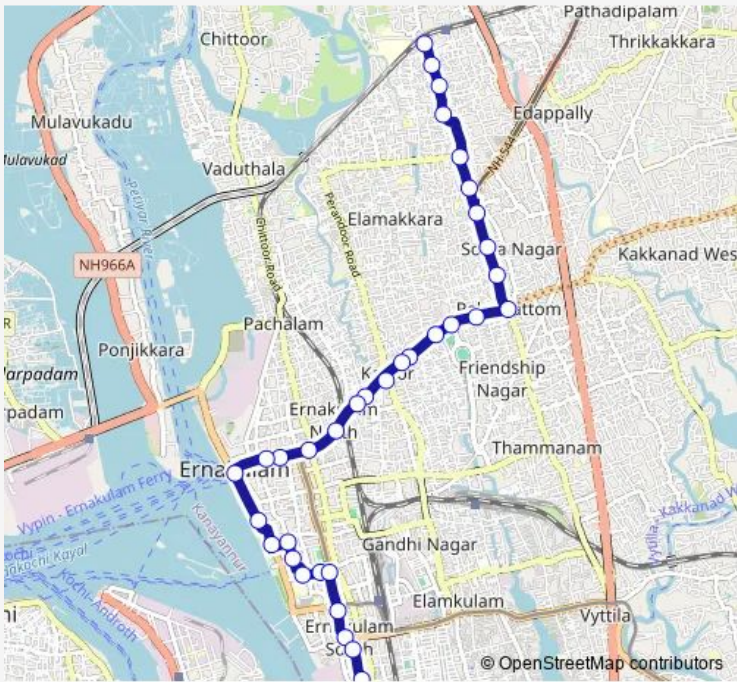

Bus Ernakulam South ↔ Ponekkara

[Go to website](#)

Direction
 Cochin Shipyard Main Gate — Ponekkara
 30 stops
[Open route schedule](#)

- Cochin Shipyard Main Gate
- Ravipuram
- Pallimukk
- Gandhi Square
- Subash Park
- Children's Park
- Menaka
- High Court Junction
- Saritha
- St Alberts
- Kacheripadi
- North Railway Station
- Town Hall
- Manapattyparambu
- Kaloor
- Puthiya Road Junction
- Pottakuzhi
- Thannikkal Temple
- Thannikkal Junction
- Swami Padi
- Vaayanashaala

Route schedule
 Cochin Shipyard Main Gate — Ponekkara

Monday	06:00
Tuesday	06:00
Wednesday	06:00
Thursday	06:00
Friday	06:00
Saturday	06:00
Sunday	06:00

Route info
 Direction: Cochin Shipyard Main Gate
 Stops: 30
 Trip Duration: 0 hour 35 min

Route info

Direction: Ponekkara

Stops: 35

Trip Duration: 0 hour 34 min

Convent Junction

Boat Jetty Junction

Hospital Junction

Maharajas Hostel

Maharajas Ground

Jose Junction

Pallimukku Junction

Medical Trust Hospital

Ravipuram

Cochin Shipyard Main Gate

Bus time schedules and route maps are available in an offline PDF at busmaps.com. Use the busmaps.com website to see live bus times, train schedule or subway schedule, and step-by-step directions for all public transit in Kanayannur