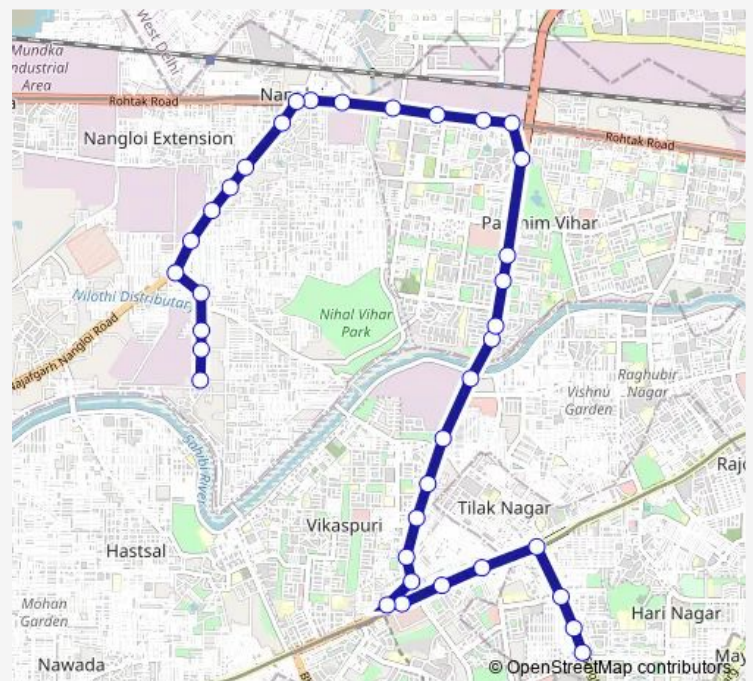

Thursday 04:58-07:46

Friday 04:58-07:46

Saturday 04:58-07:46

Sunday 04:58-07:46

Route info

Direction: Hari Nagar Depot

Stops: 36

Trip Duration: 1 hour 0 min

■ 925stlup

BusMaps

Inder Enclave

Jwala Puri / Nangloi Depot

Surajmal Stadium

Sultanpuri Crossing

Nangloi (Najafgarh Road)

Nangloi Post Office