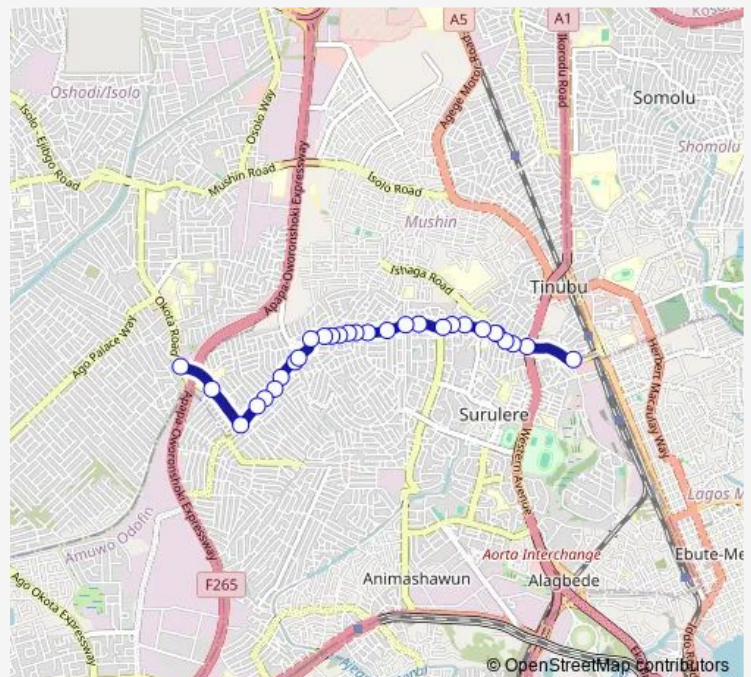

Bus QBC7 Yaba – Lawanson – Cele

[Go to website](#)

Direction

Ishaga — Cele

29 stops

[Open route schedule](#)

- Ishaga
- Yaba
- Ojuelegba
- Ayilara
- Ibidun
- Ishaga Junction
- Randle
- Ekololu
- Falolu
- Ogunlana
- Obele
- Lawanson
- Anjorin
- Cole
- Zamba
- Wuraola
- Ramoni
- Oremeji
- Onitire Junction
- Otun Oba
- Adedeji

Route schedule

Ishaga — Cele

Monday	06:01
Tuesday	06:01
Wednesday	06:01
Thursday	06:01
Friday	06:01
Saturday	06:01
Sunday	06:01

Route info

Direction: Ishaga

Stops: 29

Trip Duration: 0 hour 48 min

■ QBC7 — Yaba – Lawanson – Cele