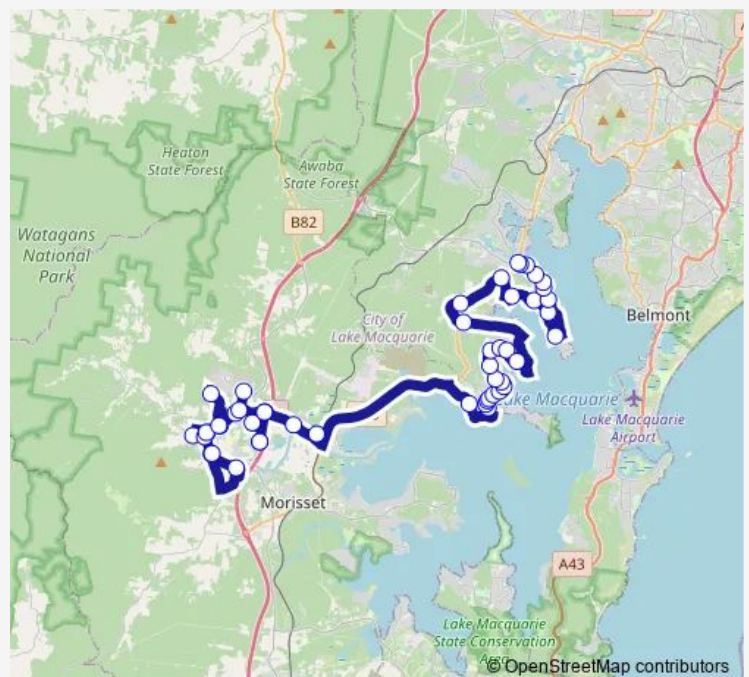

Freemans Dr At Deaves Rd

503 Freemans Dr

Freemans Dr At Martinsville Rd

Freemans Dr Opp Avondale Retirement Village

Alton Rd At Bushland Rd

Freemans Dr Opp Nathan Cl

Freemans Dr Before Avondale Rd

Avondale School, Avondale Rd

Ellenborough Dr At Ashton Pl

Currans Rd At Marshall St

Currans Rd At Newport Rd

Newport Rd Opp Kalang Rd

Summerhill Dr Opp Beach Rd (Hail And Ride)

Route schedule

Dora Creek Primary School, Coorumbung Rd — Cary St At The Boulevard

Monday	14:45
Tuesday	14:45
Wednesday	14:45
Thursday	14:45
Friday	14:45
Saturday	—
Sunday	—

Route info

Direction: Dora Creek Primary School, Coorumbung Rd

Stops: 49

Trip Duration: 1 hour 55 min

6627 — Avondale to Toronto

Dobell Dr Before Carawa Dr

Dobell Dr At Kirin St

Dobell Dr Opp Wangi District Workers' Club

The Promenade Opp Market St

Alexander Pde At Donnelly Rd

Alexander Pde At Glen Av

Alexander Pde At Brooks St

Iford Av Before Barry St