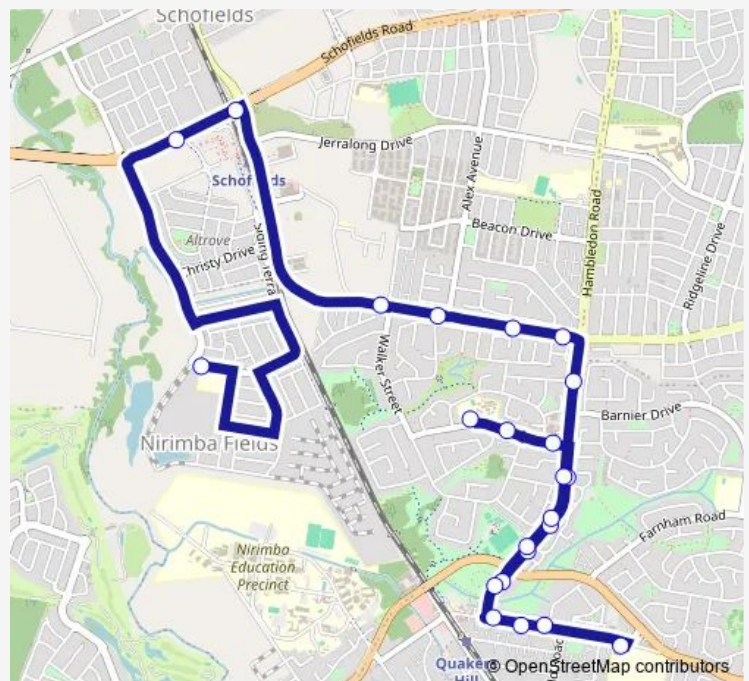

Direction

Hambleton Public School Bus Bay, Bali Dr — Triton Pd Before Aerodrome Dr

23 stops

[Open route schedule](#)

- Hambleton Public School Bus Bay, Bali Dr
- Bali Dr Opp Walker St
- Bali Dr Before Hambleton Rd
- Hambleton Rd Opp Quakers Hillside Care Community
- Hambleton Rd Opp Walker St
- Hambleton Rd Opp Quakers Hill Park
- Hambleton Rd After Quakers Hill Pkwy
- Lalor Rd At Hambleton Rd
- Lalor Rd At Farnham Rd
- Quakers Hill High School, Lalor Rd
- Lalor Rd Opp Stanbury Pl
- Hambleton Rd Before Quakers Hill Pkwy
- Quakers Hill Park, Hambleton Rd
- Hambleton Rd After Walker St
- Quakers Hillside Care Community, Hambleton Rd
- Hambleton Rd After Barrier Dr
- Burdekin Rd After Hambleton Rd
- Burdekin Rd Opp Eucra St
- Burdekin Rd After Alex Av
- Burdekin Rd After Walker St
- Schofields Rd After Railway Tce

Route schedule

Hambleton Public School Bus Bay, Bali Dr — Triton Pd Before Aerodrome Dr

Monday	14:53-14:55
Tuesday	14:53-14:55
Wednesday	14:53-14:55
Thursday	14:53-14:55
Friday	14:53-14:55
Saturday	—
Sunday	—

Route info

Direction: Hambleton Public School Bus Bay, Bali Dr

Stops: 23

Trip Duration: 0 hour 30 min

6627 — Hambleton Public School to Nirimba Fields

Schofields Rd Before Veron Rd

Triton Pd Before Aerodrome Dr