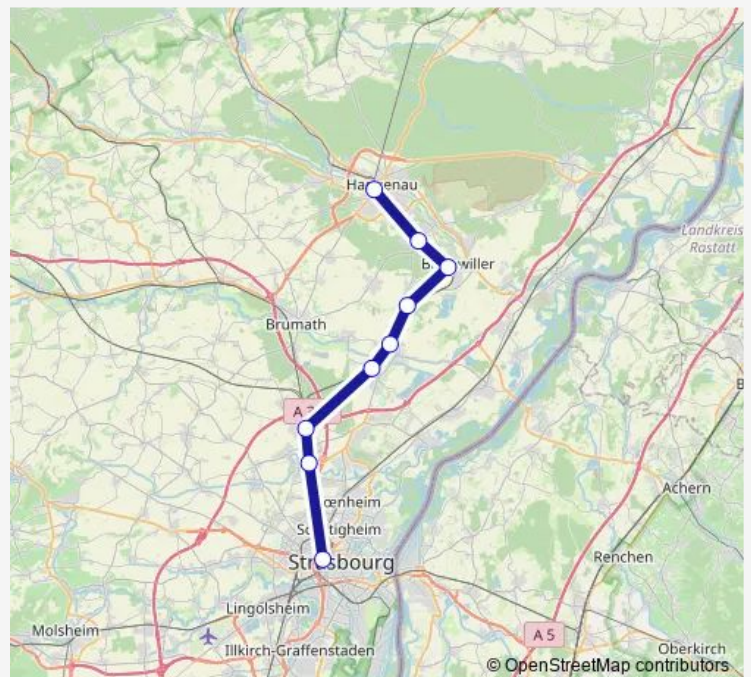

Regional Rail Service C35

[Go to website](#)

Direction

Strasbourg — Wissembourg

9 stops

[Open route schedule](#)

Strasbourg

Bischwiller

Haguenau

Walbourg

Hoelschloch

Soultz-sous-Forêts

Hoffen

Riedseltz

Wissembourg

Route schedule

Strasbourg — Wissembourg

Monday —

Tuesday 12:35-17:27

Wednesday 12:35-17:27

Thursday 12:35-17:27

Friday —

Saturday —

Sunday —

Route info

Direction: Strasbourg

Stops: 9

Trip Duration: 1 hour 3 min

■ C35

BusMaps