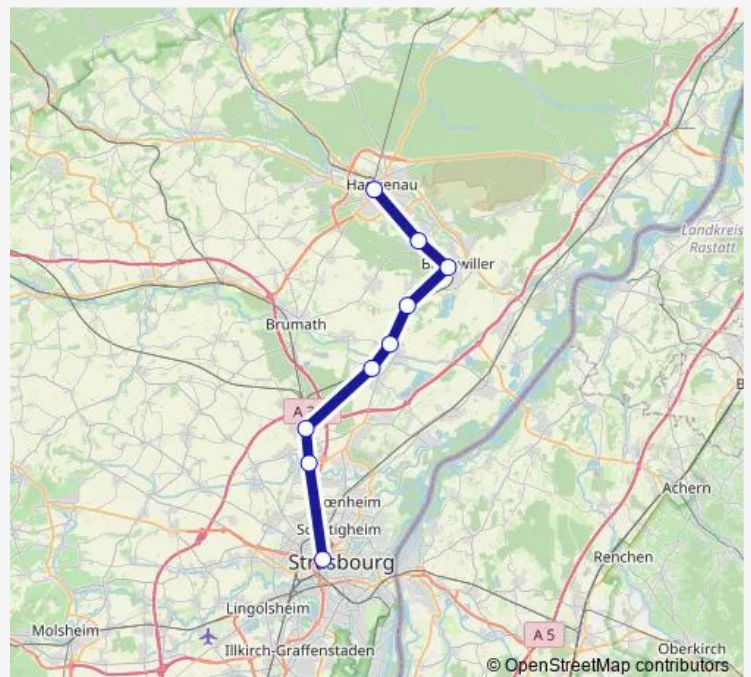

Regional Rail Service C35

[Go to website](#)

Direction

Strasbourg — Wissembourg

9 stops

[Open route schedule](#)

Strasbourg

Bischwiller

Haguenau

Walbourg

Hoelschloch

Soultz-sous-Forêts

Hoffen

Riedseltz

Wissembourg

Route schedule

Strasbourg — Wissembourg

Monday —

Tuesday 12:35-17:27

Wednesday 12:35-17:27

Thursday 12:35-17:27

Friday —

Saturday —

Sunday —

Route info

Direction: Strasbourg

Stops: 9

Trip Duration: 1 hour 5 min

■ C35

BusMaps