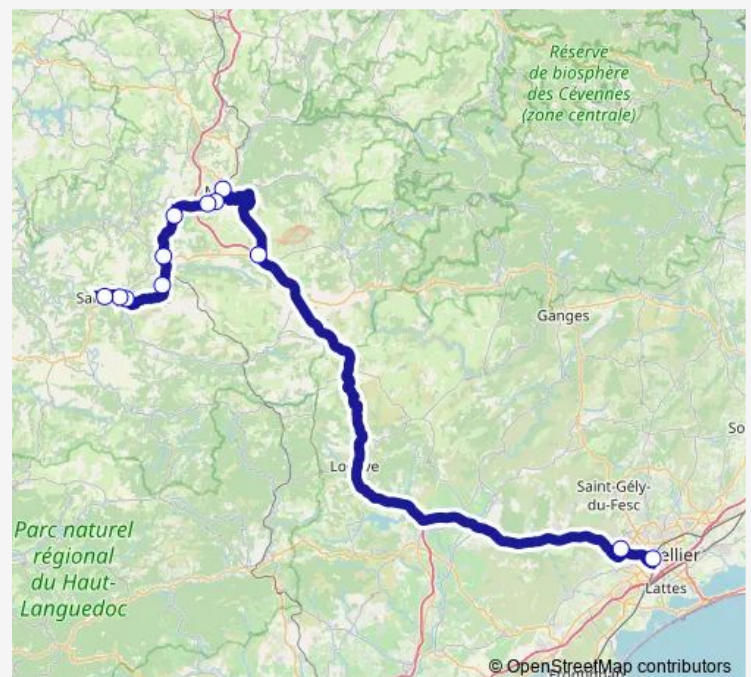

Saturday —

Sunday —

Route info

Direction: Saint-Affrique - Lycée la Cazotte

Stops: 9

Trip Duration: 2 hour 35 min

234 — Saint Affrique - Montpellier

Direction