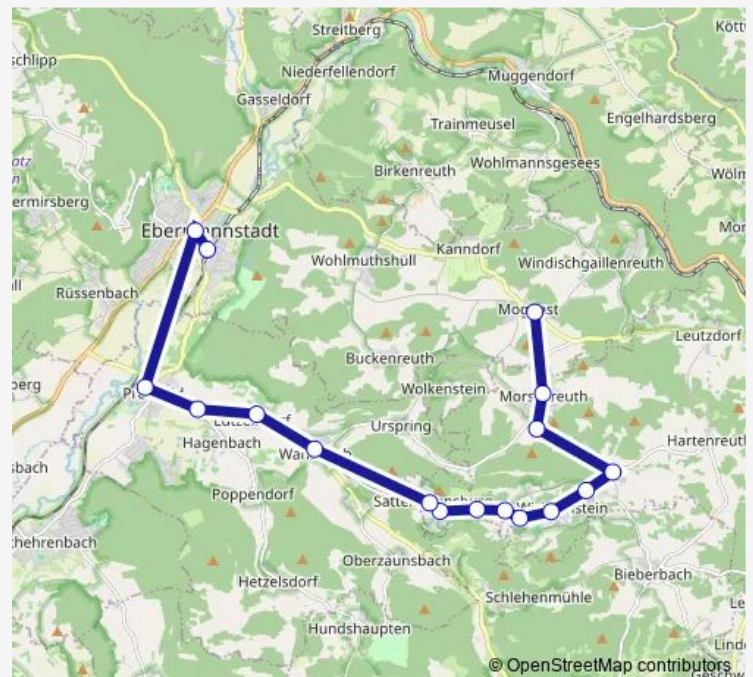

### Route schedule

Moggast — Ebermannstadt

Monday 07:52-13:35

Tuesday 07:52-13:35

Wednesday 07:52-13:35

Thursday 07:52-13:35

Friday 07:52-13:35

Saturday 08:15-13:43

### Route info

Direction: Moggast

Stops: 17

Trip Duration: 0 hour 32 min

234