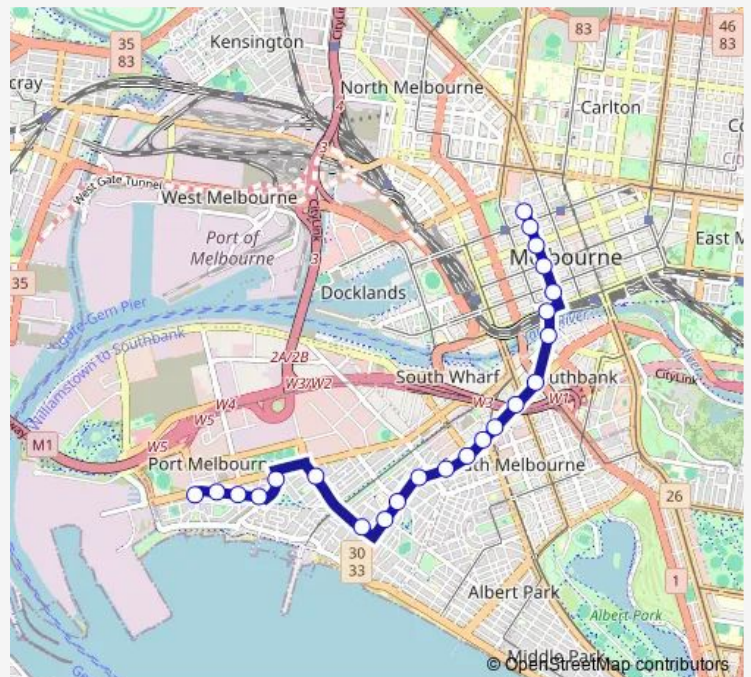

Bus 234 Garden City - City (Queen Victoria Market)

[Go to website](#)

Direction

Garden City/Centre Ave (Port Melbourne) — A'Beckett St/Queen St (Melbourne City)

23 stops

[Open route schedule](#)

- Garden City/Centre Ave (Port Melbourne)
- Leith Cres/Howe Pde (Port Melbourne)
- Rosny St/Howe Pde (Port Melbourne)
- Page Ave/Howe Pde (Port Melbourne)
- Crichton Ave/Beacon Rd (Port Melbourne)
- Walter St/Graham St (Port Melbourne)
- Nott St/Graham St (Port Melbourne)
- Bay Street Shops/Bay St (Port Melbourne)
- Bridge St/Bay St (Port Melbourne)
- Raglan St/Crockford St (Port Melbourne)
- Boundary St/Crockford St (Port Melbourne)
- Montague St/City Rd (South Melbourne)
- Ferrars St/City Rd (South Melbourne)
- Cecil St/City Rd (Southbank)
- Clarendon St/City Rd (Southbank)
- City Rd/Queens Bridge St (Southbank)
- Casino/Southbank/Queens Bridge St (Southbank)
- Flinders St/Queens Bridge St (Melbourne City)
- Flinders Lane/Queen St (Melbourne City)
- Bourke St/Queen St (Melbourne City)
- Lonsdale St/Queen St (Melbourne City)

Route schedule

Garden City/Centre Ave (Port Melbourne) — A'Beckett St/Queen St (Melbourne City)

Monday	05:30-20:32
Tuesday	05:30-20:32
Wednesday	05:30-20:32
Thursday	05:30-20:32
Friday	05:30-20:32
Saturday	06:15-18:03
Sunday	07:40-21:17

Route info

Direction: Garden City/Centre Ave (Port Melbourne)

Stops: 23

Trip Duration: 0 hour 28 min

234 — Garden City - City (Queen Victoria Market)

La Trobe St/Queen St (Melbourne City)

A'Beckett St/Queen St (Melbourne City)

Direction

Garden City/Centre Ave (Port Melbourne) — A'Beckett St/Queen St (Melbourne City)

23 stops

[Open route schedule](#)

Garden City/Centre Ave (Port Melbourne)

Leith Cres/Howe Pde (Port Melbourne)

Rosny St/Howe Pde (Port Melbourne)