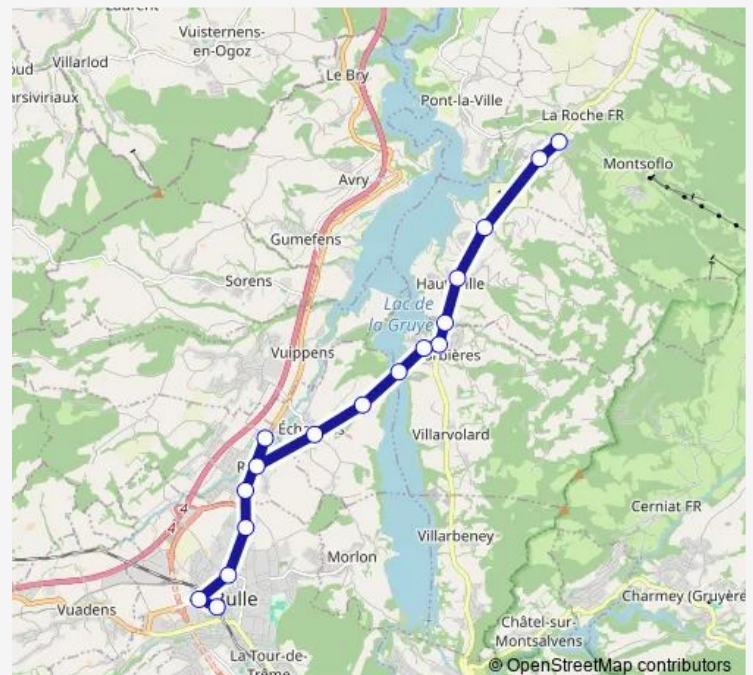

Bus 234 B 234

[Go to website](#)

Direction

La Roche FR, Le Stoutz — Bulle, gare routière

17 stops

[Open route schedule](#)

La Roche FR, Le Stoutz

La Roche FR, Villaret

Riaz, poste

Riaz, Co

Riaz, Champy

Bulle, Le Terraillet

Bulle, Château-d'en-Bas

Bulle, Montcalia

Bulle, gare routière

Route schedule

La Roche FR, Le Stoutz — Bulle, gare routière

Monday 07:33

Tuesday 07:33

Wednesday 07:33

Thursday 07:33

Friday 07:33

Saturday —

Sunday —

Route info

Direction: La Roche FR, Le Stoutz

Stops: 17

Trip Duration: 0 hour 27 min

■ 234 — B 234

BusMaps

234 Bus time schedules and route maps are available in an offline PDF at busmaps.com. Use the busmaps.com website to see live bus times, train schedule or subway schedule, and step-by-step directions for all public transit in Pont-la-Ville