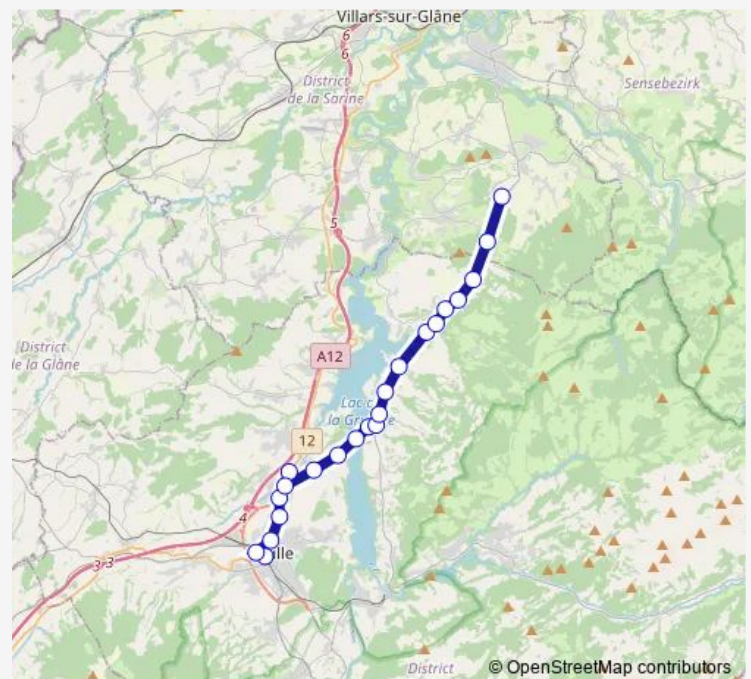

Saturday —

Sunday —

Route info

Direction: Bulle, gare routière

Stops: 22

Trip Duration: 0 hour 31 min

234 Bus time schedules and route maps are available in an offline PDF at busmaps.com. Use the busmaps.com website to see live bus times, train schedule or subway schedule, and step-by-step directions for all public transit in Pont-la-Ville