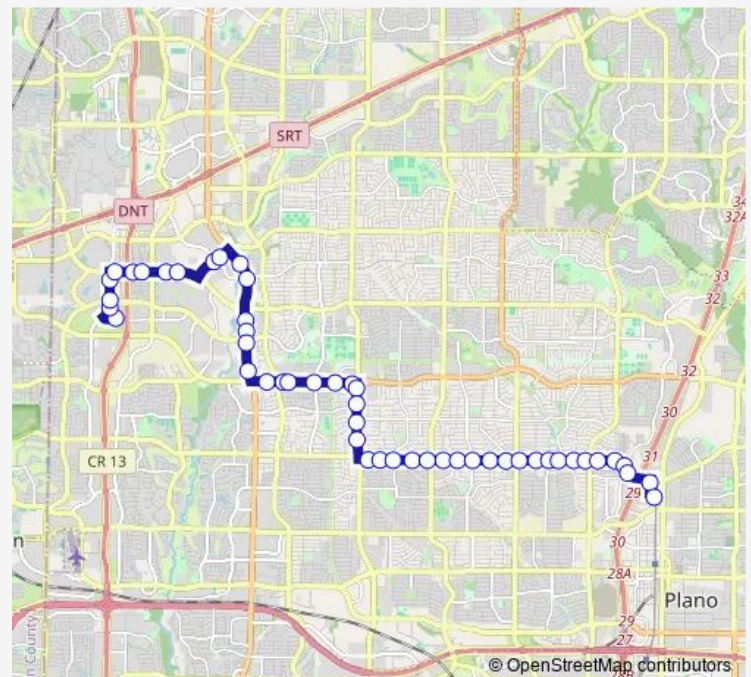

### Route schedule

Northwest Plano Park & Ride — Parker Road Station

Monday 05:00-23:50

Tuesday 05:00-23:50

Wednesday 05:00-23:50

Thursday 05:00-23:50

Friday 05:00-23:50

Saturday 05:15-00:11<sup>+1</sup>

### Route info

Direction: Northwest Plano Park & Ride

Stops: 49

Trip Duration: 0 hour 45 min

234 — Parker

Spring Creek @ Winding Brook - E - Fs

Spring Creek @ Coit - E - Mb

Coit @ Spring Creek - S - Fs