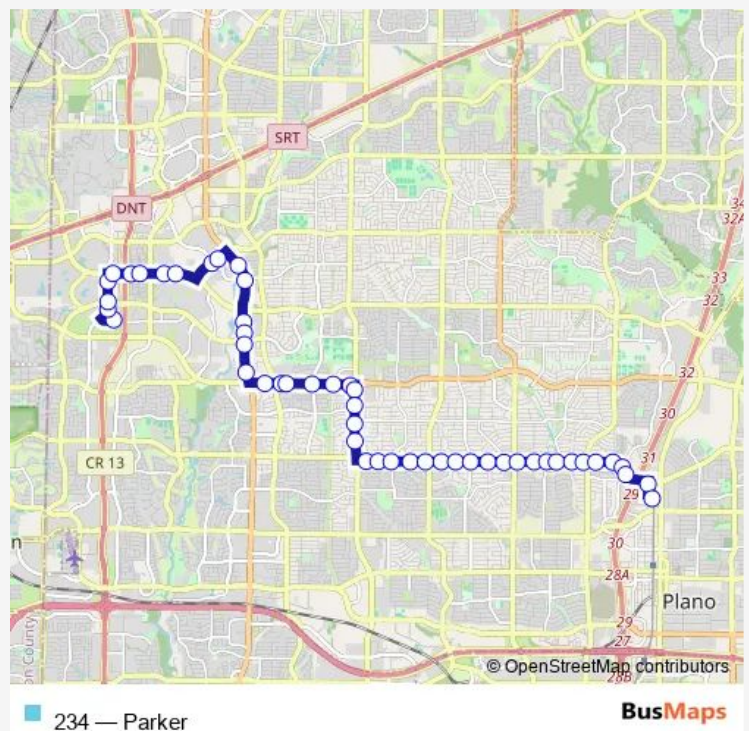

SPRING CREEK @ PRESTON MEADOW - E - NS

### Route schedule

NORTHWEST PLANO PARK & RIDE — PARKER ROAD STATION

Monday	05:00-23:50
Tuesday	05:00-23:50
Wednesday	05:00-23:50
Thursday	05:00-23:50
Friday	05:00-23:50
Saturday	05:15-00:11 <sup>+1</sup>
Sunday	05:15-00:11 <sup>+1</sup>

### Route info

Direction: NORTHWEST PLANO PARK & RIDE

Stops: 49

Trip Duration: 0 hour 45 min

SPRING CREEK @ WINDING BROOK - E - FS

SPRING CREEK @ COIT - E - MB

Coit @ Spring Creek - S - Fs

Coit @ Wyeth - S - Ns