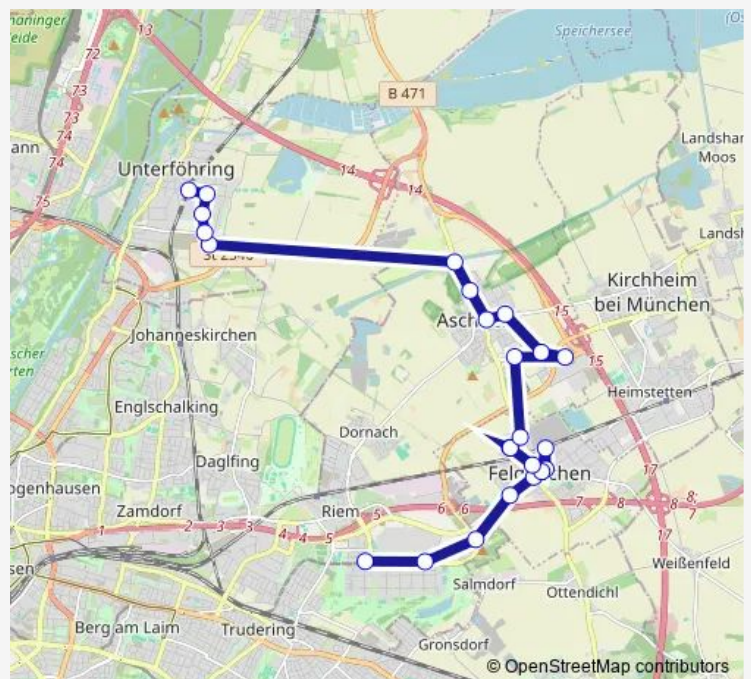

## Regional Bus Service 234 Messestadt West - Feldkirchen - Aschheim - Unterföhring

[Go to website](#)

### Direction

undefined — undefined

0 stops

[Open route schedule](#)

### Route schedule

undefined — undefined

Monday 22:11-23:18

Tuesday 22:11-23:18

Wednesday 22:11-23:18

Thursday 08:41-23:18

Friday 08:41-23:18

Saturday 22:26-23:26

### Route info

Direction:

Stops: 0

Trip Duration: – min

■ 234 — Messestadt West - Feldkirchen - Aschheim -  
Unterföhring

**Direction**

Aschheim, Gartenstraße — Aschheim, Gartenstraße

2 stops