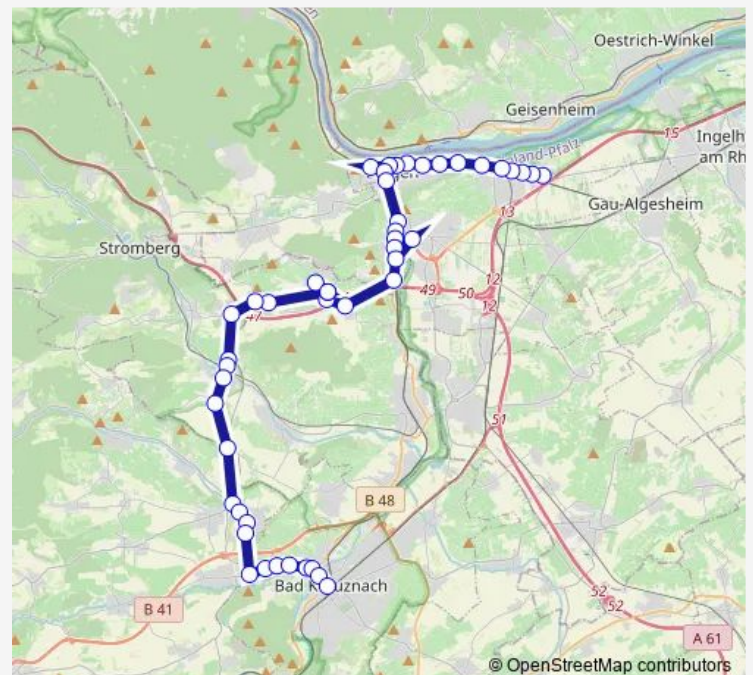

Thursday 07:00

Friday 07:00

Saturday —

Sunday —

Route info

Direction: Gaulsheim, Turnhalle

Stops: 47

Trip Duration: 1 hour 19 min