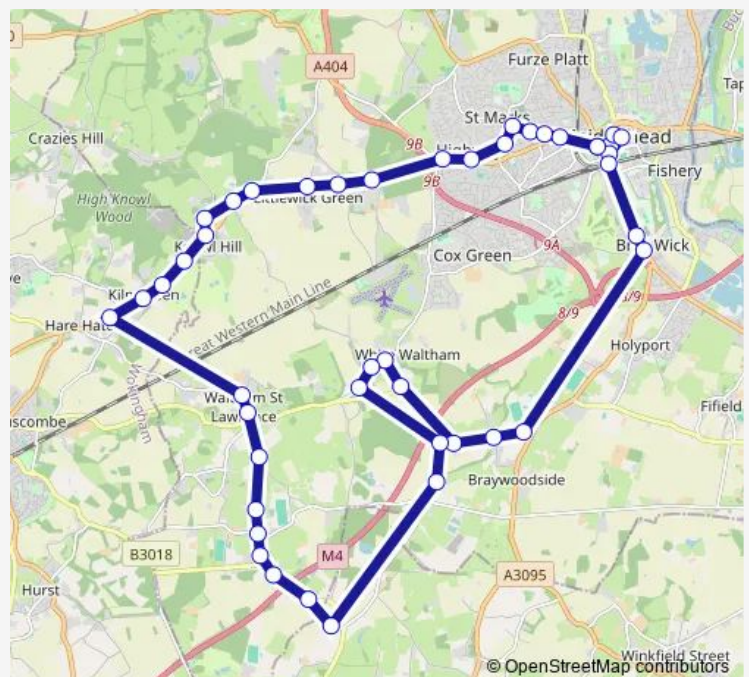

### Direction

Frascati Way — Frascati Way

45 stops

[Open route schedule](#)

Frascati Way

Broadway

Market Street

Library

### Route schedule

Frascati Way — Frascati Way

Monday	06:17-17:30
Tuesday	06:17-17:30
Wednesday	06:17-17:30
Thursday	06:17-17:30
Friday	06:17-17:30
Saturday	10:10-12:50
Sunday	—

### Route info

Direction: Frascati Way

Stops: 45

Trip Duration: 0 hour 58 min

234 — Maidenhead - Waltham St Lawrence via Paley Street, Shurlock Row

Royal Oak PH

Hill Farm

Downfield Road