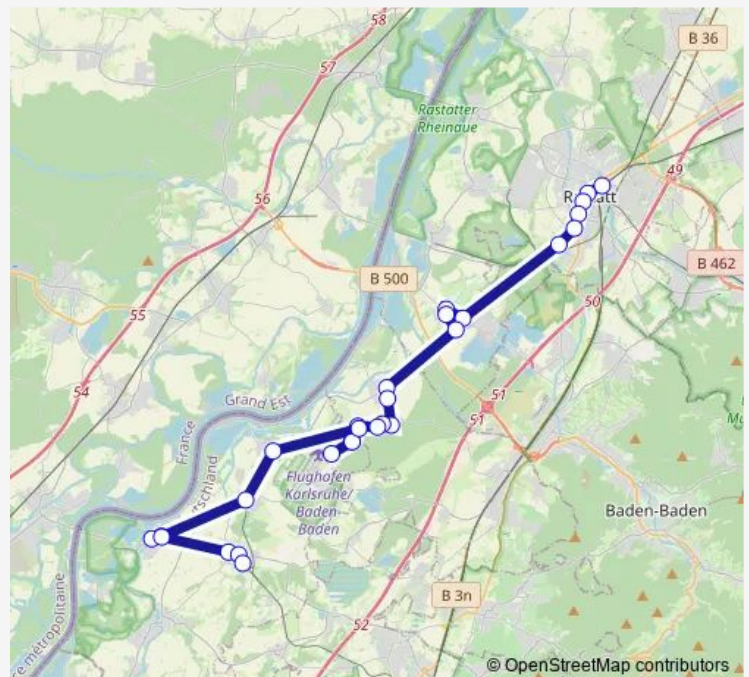

### Route schedule

Greffern Mittelstraße — Schwarzach (Bd) Bahnhof

Monday	—
Tuesday	06:55
Wednesday	—
Thursday	—
Friday	—
Saturday	—
Sunday	—

### Route info

Direction: Greffern Mittelstraße

Stops: 4

Trip Duration: 0 hour 7 min